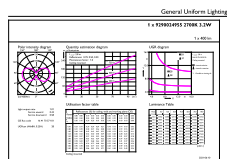

Dimensional drawing

DOB G9 220-240V 3.5-40W 400lm 2700K ND

Product

CorePro LEDcapsule 3.2-40W ND G9 827

Photometric data

LEDcapsule Core-Pro 3,2W G9 827-GUL

LEDcapsule CorePro 3,2W G9 827-LDD

CorePro LEDcapsule MV