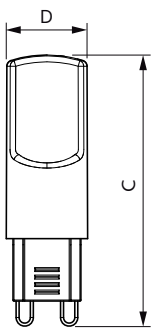

CorePro LEDcapsule MV

Bulb shape	Capsule

Approval and Application

Energy Efficiency Class	E
Suitable for accent lighting	No
Energy consumption kWh/1,000 hours	4 kWh
	453190

Product Data

Full product code	871951430393500

Order product name	CorePro LEDcapsule 3.2-40W ND G9 827
EAN/UPC – product	8719514303935
Order code	30393500
SAP numerator – quantity per pack	1
Numerator – packs per outer box	12
SAP material	929002495502
SAP net weight (piece)	0.012 kg

Dimensional drawing

DOB G9 220-240V 3.5-40W 400lm 2700K ND

Product

CorePro LEDcapsule 3.2-40W ND G9 827