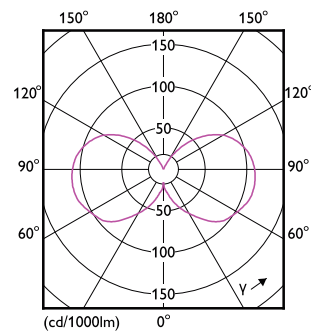

Product data

General Information	
Cap base	G9 [G9]
EU RoHS compliant	Yes
Nominal lifetime (nom.)	15000 h
Switching cycle	8,000X
	Sphere
Light Technical	
Colour Code	827 [CCT of 2,700 K]
Beam Angle (Nom)	300 °
Luminous flux (nom.)	400 lm
Colour designation	Warm white (WW)
Correlated Colour Temperature (Nom)	2700 K
Luminous efficacy (rated) (nom.)	125.00 lm/W
Colour consistency	<6
Colour rendering index (nom.)	80
LLMF at end of nominal lifetime (nom.)	70 %

Dimensional drawing

DOB G9 220-240V 3.5-40W 400lm 2700K ND

Product

CorePro LEDcapsule 3.2-40W ND G9 827

Photometric data

LEDcapsule Core-Pro 3,2W G9 827-GUL

LEDcapsule CorePro 3,2W G9 827-LDD

CorePro LEDcapsule MV