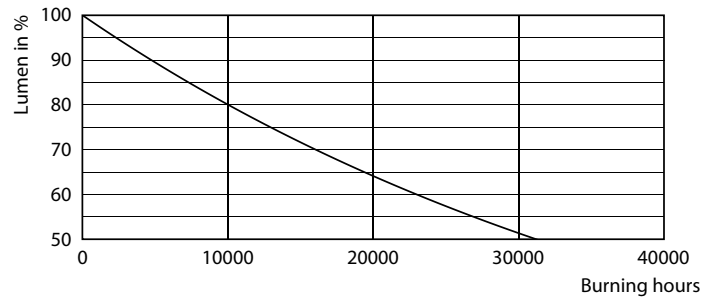

CorePro LEDcapsule MV

Photometric data

Lifetime

15K LMP