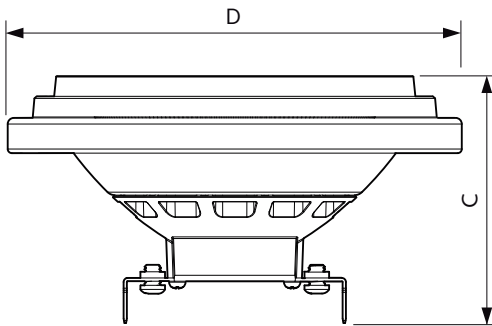

MASTER LEDspot ExpertColor AR111

Mechanical and Housing

Bulb Finish	Clear
Bulb Shape	AR111

Approval and Application

Energy Efficiency Class	G
Suitable For Accent Lighting	Yes
Energy Consumption kWh/1000 h	15 kWh
EPREL Registration Number	648257

Product Data

Full product code	871951433383300

Order product name	MAS ExpertColor 14.8-75W 930 AR111 24D
EAN/UPC - Product	8719514333833
Order code	929003042802
Numerator - Quantity Per Pack	1
Numerator - Packs per outer box	6
Material Nr. (12NC)	929003042802
Net Weight (Piece)	0.160 kg

Dimensional drawing

EC AR111 12V 15-75W 875lm 24D 3000K GU53

Product	D	C
MAS ExpertColor 14.8-75W 930 AR111 24D	111 mm	61 mm