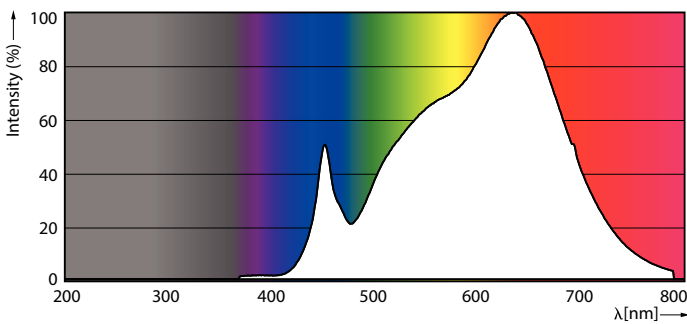

Photometric data

LEDspots MAS SLR 14,8W AR111 G53 930 24D-POC POC