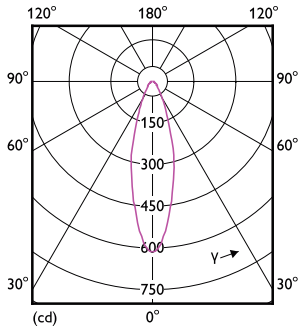

MASTER LEDspot ExpertColor AR111

Photometric data

LEDspots MAS SLR 14,8W AR111 G53 930 24D-LDD LDD