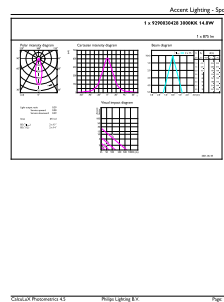

## Product Data

Full product code	871951433383300
-------------------	-----------------

Order product name	MAS ExpertColor 14.8-75W 930 AR111 24D
EAN/UPC - Product	8719514333833
Order code	929003042802
Numerator - Quantity Per Pack	1
Numerator - Packs per outer box	6
Material Nr. (12NC)	929003042802
Net Weight (Piece)	0.160 kg

## Dimensional drawing

EC AR111 12V 15-75W 875lm 24D 3000K GU53

Product	D	C
MAS ExpertColor 14.8-75W 930 AR111 24D	111 mm	61 mm

## Photometric data

LEDspots MAS SLR 14,8W AR111 G53 930 24D-POC POC

LEDspots MAS SLR 14,8W AR111 G53 930 24D-ADL ADL