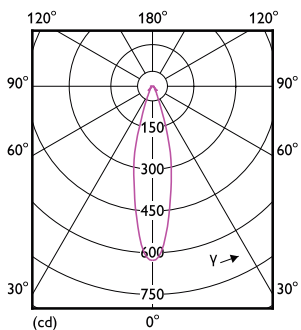

Product data

General Information	
Cap base	G53 [G53]
EU RoHS compliant	Yes
Nominal lifetime (nom.)	40000 h
Switching cycle	50,000X
	Narrow Cone
Light Technical	
Colour Code	927 [CCT of 2,700 K]
Beam Angle (Nom)	24 °
Luminous flux (nom.)	600 lm
Luminous intensity (nom.)	3000 cd
Colour designation	Warm white (WW)
Correlated Colour Temperature (Nom)	2700 K
Luminous efficacy (rated) (nom.)	55.00 lm/W
Colour consistency	<4
Colour rendering index (nom.)	95
LLMF at end of nominal lifetime (nom.)	70 %

Dimensional drawing

MAS ExpertColor 10.8-50W 927 AR111 24D

Product	D	C
MAS ExpertColor 10.8-50W 927 AR111 24D	111 mm	61 mm

Photometric data

LEDspots MAS SLR 10,8W AR111 G53 927 24D-LDD LDD

LEDspots MAS SLR 10,8W AR111 G53 927 24D-ADL ADL