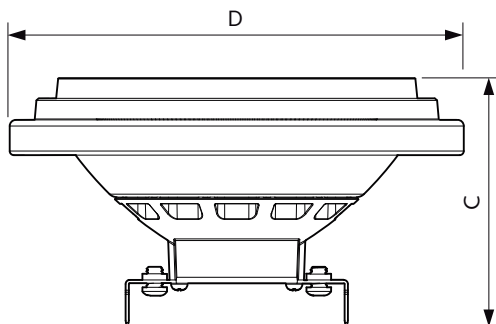

Dimensional drawing

MAS ExpertColor 10.8-50W 927 AR111 24D

Product	D	C
MAS ExpertColor 10.8-50W 927 AR111 24D	111 mm	61 mm

Photometric data

LEDspots MAS SLR 10,8W AR111 G53 927 24D-LDD LDD

LEDspots MAS SLR 10,8W AR111 G53 927 24D-ADL ADL