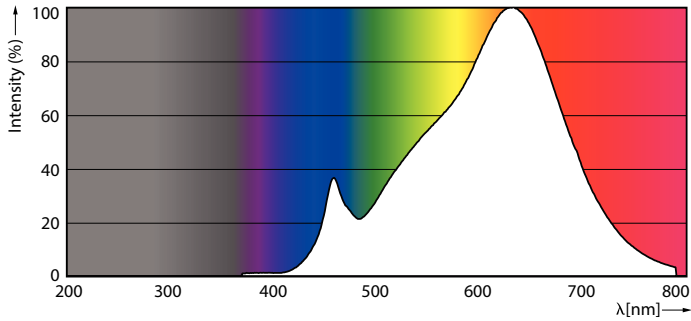

Product data

General Information	
Cap base	G53 [G53]
EU RoHS compliant	Yes
Nominal lifetime (nom.)	40000 h
Switching cycle	50,000X
	Narrow Cone
Light Technical	
Colour Code	927 [CCT of 2,700 K]
Beam Angle (Nom)	24 °
Luminous flux (nom.)	600 lm
Luminous intensity (nom.)	3000 cd
Colour designation	Warm white (WW)
Correlated Colour Temperature (Nom)	2700 K
Luminous efficacy (rated) (nom.)	55.00 lm/W
Colour consistency	<4
Colour rendering index (nom.)	95
LLMF at end of nominal lifetime (nom.)	70 %

MASTER LEDspot ExpertColor AR111

Mechanical and Housing

Lamp Finish	Clear
Bulb shape	AR111

Approval and Application

Energy Efficiency Class	G
Suitable for accent lighting	Yes
Energy consumption kWh/1,000 hours	11 kWh
	648244

Dimensional drawing

MAS ExpertColor 10.8-50W 927 AR111 24D

Product	D	C
MAS ExpertColor 10.8-50W 927 AR111 24D	111 mm	61 mm

Photometric data

LEDspots MAS SLR 10,8W AR111 G53 927 24D-LDD LDD

LEDspots MAS SLR 10,8W AR111 G53 927 24D-ADL ADL

MASTER LEDspot ExpertColor AR111

Photometric data

LEDspots MAS SLR 10,8W AR111 G53 927 9D-POC POC

Lifetime

LEDspots LED 40K

LEDspots LMP 40K