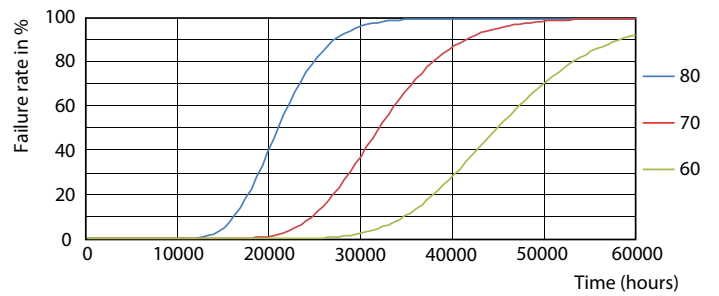

CorePro LED PLL

Fotometriai adatok

Spectral Power Distribution Colour

Élettartam

LumenVsTc

FailureRate

Life Expectancy Diagram

LifetimeVsTc