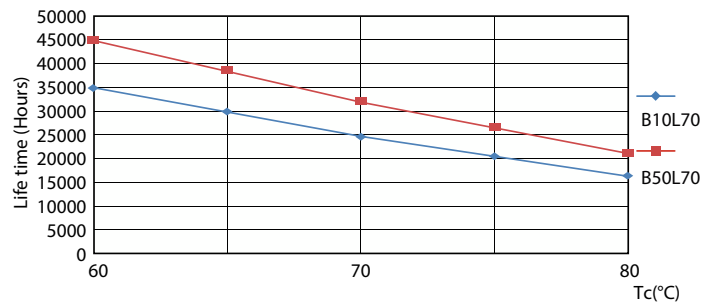

CorePro LED PLL

Fotometriai adatok

Spectral Power Distribution Colour

Élettartam

LumenVsTc

FailureRate

Life Expectancy Diagram

LifetimeVsTc