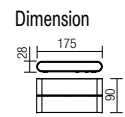

Type	Code	Finishing	LED Type/number	Input voltage	Power	Luminous Flux	LED color temperature	Optics	CRI
	9622	MWH	LED SMD 60 pcs.	220-240V	12W	650 lm	3000K	120°	80
	9623	DG							

Type	Code	Finishing	LED Type/number	Input voltage	Power	Luminous Flux	LED color temperature	Optics	CRI
	9620	MWH	LED SMD 30 pcs.	220-240V	6W	300 lm	3000K	120°	80
	9621	DG							