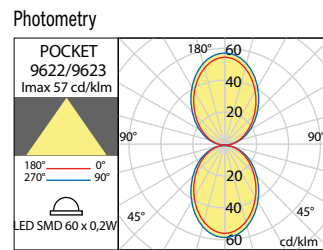

Type	Code	Finishing	LED Type/number	Input voltage	Power	Luminous Flux	LED color temperature	Optics	CRI
	9622	MWH	LED SMD 60 pcs.	220-240V	12W	650 lm	3000K	120°	80
	9623	DG							

Type	Code	Finishing	LED Type/number	Input voltage	Power	Luminous Flux	LED color temperature	Optics	CRI
	9620	MWH	LED SMD 30 pcs.	220-240V	6W	300 lm	3000K	120°	80
	9621	DG							