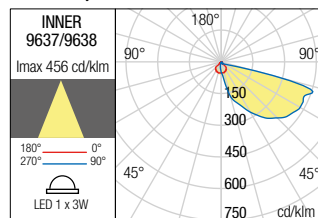

Type	Code	Finishing	LED Type/Producer	Input voltage	Power	Luminous Flux	LED color temperature	Optics	CRI
	9635	MWH	Power LED/CREE	220-240V	1 x 3W	106 lm	3000K	44°	82
	9636	DG							

Photometry

Dimension

Type	Code	Finishing	LED Type/Producer	Input voltage	Power	Luminous Flux	LED color temperature	Optics	CRI
	9637	MWH	Power LED/CREE	220-240V	1 x 3W	106 lm	3000K	44°	82
	9638	DG							

Photometry

Dimension