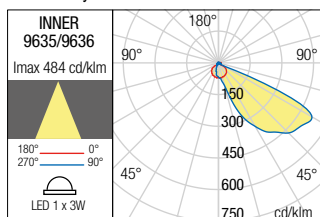

Type	Code	Finishing	LED Type/Producer	Input voltage	Power	Luminous Flux	LED color temperature	Optics	CRI
	9635	MWH	Power LED/CREE	220-240V	1 x 3W	106 lm	3000K	44°	82
	9636	DG							

Photometry

Dimension