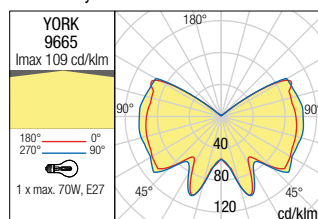

Dimension

Photometry

Type	Code	Bulbs recommended/Power	Socket	Input voltage	Input frequency
	9665	1 x max. 70W	E27	230V	50Hz

Dimension

Photometry

Type	Code	Bulbs recommended/Power	Socket	Input voltage	Input frequency
	9647	1 x max. 70W	E27	230V	50Hz

Dimension

Photometry

Type	Code	Bulbs recommended/Power	Socket	Input voltage	Input frequency
	9648	1 x max. 70W	E27	230V	50Hz

Dimension

Photometry

York

CE

IP44