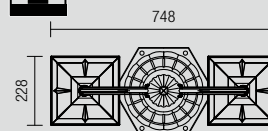

Type	Code	Bulbs recommended/Power	Socket	Input voltage	Input frequency
	9652	1 x max. 70W	E27	230V	50Hz

Type	Code	Bulbs recommended/Power	Socket	Input voltage	Input frequency
	9653	1 x max. 70W	E27	230V	50Hz

Type	Code	Bulbs recommended/Power	Socket	Input voltage	Input frequency
	9654	1 x max. 70W	E27	230V	50Hz

Dimension

Photometry

Type	Code	Bulbs recommended/Power	Socket	Input voltage	Input frequency
	9655	2 x max. 70W	E27	230V	50Hz