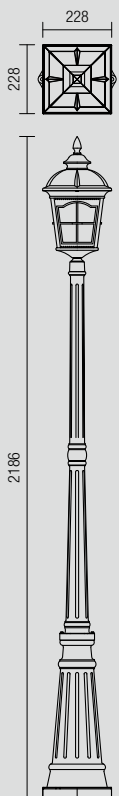

Type	Code	Bulbs recommended/Power	Socket	Input voltage	Input frequency
	9652	1 x max. 70W	E27	230V	50Hz

Type	Code	Bulbs recommended/Power	Socket	Input voltage	Input frequency
	9653	1 x max. 70W	E27	230V	50Hz

Dimension

Type	Code	Bulbs recommended/Power	Socket	Input voltage	Input frequency
	9654	1 x max. 70W	E27	230V	50Hz

Type	Code	Bulbs recommended/Power	Socket	Input voltage	Input frequency
	9655	2 x max. 70W	E27	230V	50Hz