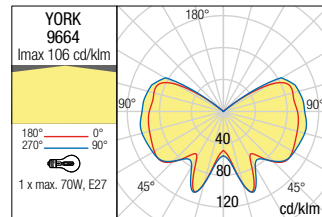

APLICĂ/WALL LAMP

Type	Code	Bulbs recommended/Power	Socket	Input voltage	Input frequency
	9664	1 x max. 70W	E27	230V	50Hz

Dimension

Photometry

Type	Code	Bulbs recommended/Power	Socket	Input voltage	Input frequency
	9646	1 x max. 70W	E27	230V	50Hz