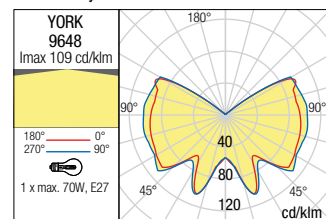

Dimension

Photometry

Type	Code	Bulbs recommended/Power	Socket	Input voltage	Input frequency
	9648	1 x max. 70W	E27	230V	50Hz

Dimension

Photometry

York

CE

IP44

RoHS

STÄLP/POLE

Dimension

Photometry

Type	Code	Bulbs recommended/Power	Socket	Input voltage	Input frequency
	9652	1 x max. 70W	E27	230V	50Hz

Dimension

Photometry

Type	Code	Bulbs recommended/Power	Socket	Input voltage	Input frequency
	9653	1 x max. 70W	E27	230V	50Hz