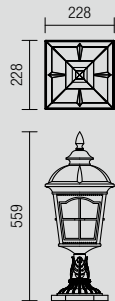

Dimension

Photometry

APLICĂ/WALL LAMP

IP23

Type	Code	Bulbs recommended/Power	Socket	Input voltage	Input frequency
	9651	1 x max. 70W	E27	230V	50Hz

Dimension

Photometry

York

Dimension

Photometry

Type	Code	Bulbs recommended/Power	Socket	Input voltage	Input frequency
	9665	1 x max. 70W	E27	230V	50Hz

Dimension

Photometry

Type	Code	Bulbs recommended/Power	Socket	Input voltage	Input frequency
	9647	1 x max. 70W	E27	230V	50Hz

Dimension

Photometry

Type	Code	Bulbs recommended/Power	Socket	Input voltage	Input frequency
	9648	1 x max. 70W	E27	230V	50Hz

Dimension

Photometry

York

CE

IP44

RoHS

STÄLP/POLE

Dimension

Photometry

Type	Code	Bulbs recommended/Power	Socket	Input voltage	Input frequency
	9652	1 x max. 70W	E27	230V	50Hz

Dimension

Photometry

Type	Code	Bulbs recommended/Power	Socket	Input voltage	Input frequency
	9653	1 x max. 70W	E27	230V	50Hz