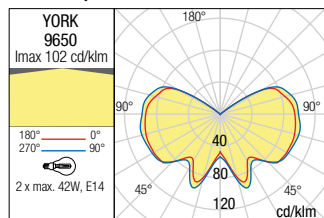

Dimension

Photometry

APLICĂ/WALL LAMP

IP23

Type	Code	Bulbs recommended/Power	Socket	Input voltage	Input frequency
	9651	1 x max. 70W	E27	230V	50Hz

Dimension

Photometry

York