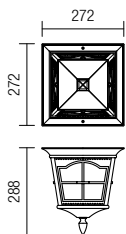

SUSPENSIE/SUSPENSION

IP44

Type	Code	Bulbs recommended/Power	Socket	Input voltage	Input frequency
	9649	1 x max. 70W	E27	230V	50Hz

Dimension

Photometry

PLAFONIERĂ/CEILING

IP44

Type	Code	Bulbs recommended/Power	Socket	Input voltage	Input frequency
	9650	2 x max. 42W	E14	230V	50Hz

Dimension

Photometry

APLICĂ/WALL LAMP

IP23

Type	Code	Bulbs recommended/Power	Socket	Input voltage	Input frequency
	9651	1 x max. 70W	E27	230V	50Hz

Dimension

Photometry

York

Dimension

Photometry

Type	Code	Bulbs recommended/Power	Socket	Input voltage	Input frequency
	9648	1 x max. 70W	E27	230V	50Hz

Dimension

Photometry

York

CE

IP44