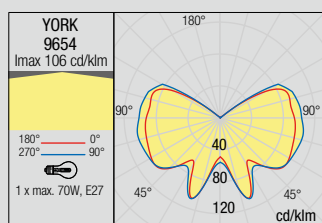

Photometry

Type	Code	Bulbs recommended/Power	Socket	Input voltage	Input frequency
	9654	1 x max. 70W	E27	230V	50Hz