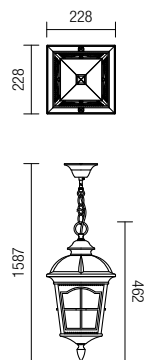

York

Serie de lămpi pentru exterior, corp din aluminiu turnat sub presiune finisat negru antic cu patină maron, dispersoare din sticlă decorativă tip "Waterglass".

Outdoor lamps, die-cast aluminum body antique black finish with brown patina, glass diffusers type "Waterglass".

Serie di lampade per esterni, corpo in pressofusione di alluminio finitura nero anticato patinato marrone, diffusori in vetro "Waterglass".

Серия светильников, корпус из алюминия, литого под давлением, с отделочным слоем античного чёрного цвета с коричневой патиной, диффузоры из декоративного стекла типа "Waterglass".

Kültéri lámpasorozat, nyomás alatt öntött alumínium test, antik fekete festés, barna fénnel, "Waterglass" típusú díszítő üveg diszperzók.

Серия екстериорни лампи, тяло от алуминий, лят под налягане, с антично черно покритие, с кафява ръжда, разсейватели от декоративно стъкло, тип "Waterglass".

SUSPENSIE/SUSPENSION

IP44

Type	Code	Bulbs recommended/Power	Socket	Input voltage	Input frequency
	9649	1 x max. 70W	E27	230V	50Hz

Dimension

Photometry