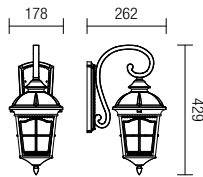

York

APLICĂ/WALL LAMP

Type	Code	Bulbs recommended/Power	Socket	Input voltage	Input frequency
	9664	1 x max. 70W	E27	230V	50Hz

Dimension