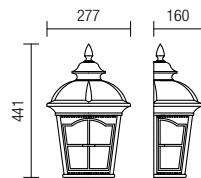

Dimension

Photometry

APLICĂ/WALL LAMP

IP23

Type	Code	Bulbs recommended/Power	Socket	Input voltage	Input frequency
	9651	1 x max. 70W	E27	230V	50Hz

Dimension

Photometry

York

Dimension

Photometry

Type	Code	Bulbs recommended/Power	Socket	Input voltage	Input frequency
	9648	1 x max. 70W	E27	230V	50Hz

Dimension

Photometry

York

CE

IP44

RoHS

STÄLP/POLE

Dimension

Photometry

Type	Code	Bulbs recommended/Power	Socket	Input voltage	Input frequency
	9652	1 x max. 70W	E27	230V	50Hz

Dimension

Photometry

Type	Code	Bulbs recommended/Power	Socket	Input voltage	Input frequency
	9653	1 x max. 70W	E27	230V	50Hz