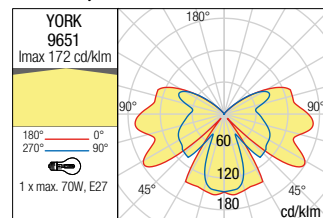

Dimension

Photometry

APLICĂ/WALL LAMP

IP23

Type	Code	Bulbs recommended/Power	Socket	Input voltage	Input frequency
	9651	1 x max. 70W	E27	230V	50Hz

Dimension

Photometry

York