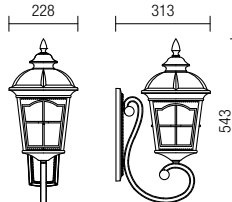

Type	Code	Bulbs recommended/Power	Socket	Input voltage	Input frequency
	9646	1 x max. 70W	E27	230V	50Hz

Dimension