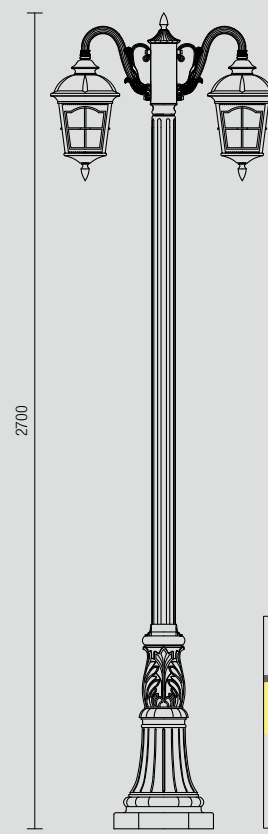

Photometry

Dimension