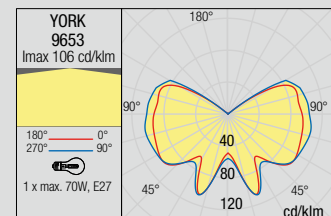

Dimension

Photometry

Type	Code	Bulbs recommended/Power	Socket	Input voltage	Input frequency
	9648	1 x max. 70W	E27	230V	50Hz

Dimension

Photometry

York

CE

IP44

RoHS

STÄLP/POLE

Dimension

Photometry

Type	Code	Bulbs recommended/Power	Socket	Input voltage	Input frequency
	9652	1 x max. 70W	E27	230V	50Hz

Dimension

Photometry

Type	Code	Bulbs recommended/Power	Socket	Input voltage	Input frequency
	9653	1 x max. 70W	E27	230V	50Hz