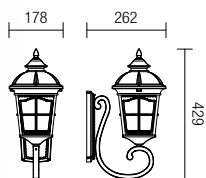

Dimension

Photometry

APLICĂ/WALL LAMP

IP23

Type	Code	Bulbs recommended/Power	Socket	Input voltage	Input frequency
	9651	1 x max. 70W	E27	230V	50Hz

Dimension

Photometry

York

Dimension

Photometry

Type	Code	Bulbs recommended/Power	Socket	Input voltage	Input frequency
	9665	1 x max. 70W	E27	230V	50Hz

Dimension

Photometry

Type	Code	Bulbs recommended/Power	Socket	Input voltage	Input frequency
	9647	1 x max. 70W	E27	230V	50Hz

Dimension

Photometry

Type	Code	Bulbs recommended/Power	Socket	Input voltage	Input frequency
	9648	1 x max. 70W	E27	230V	50Hz

Dimension

Photometry

York

CE

IP44

RoHS

STÄLP/POLE

Dimension

Photometry

Type	Code	Bulbs recommended/Power	Socket	Input voltage	Input frequency
	9652	1 x max. 70W	E27	230V	50Hz

Dimension

Photometry

Type	Code	Bulbs recommended/Power	Socket	Input voltage	Input frequency
	9653	1 x max. 70W	E27	230V	50Hz