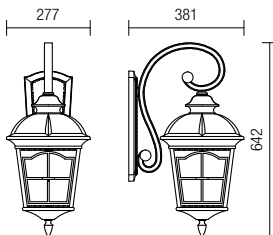

Dimension

Photometry

Type	Code	Bulbs recommended/Power	Socket	Input voltage	Input frequency
	9648	1 x max. 70W	E27	230V	50Hz

Dimension

Photometry

York

CE

IP44

RoHS

STÄLP/POLE

Dimension

Photometry

Type	Code	Bulbs recommended/Power	Socket	Input voltage	Input frequency
	9652	1 x max. 70W	E27	230V	50Hz

Dimension

Photometry

Type	Code	Bulbs recommended/Power	Socket	Input voltage	Input frequency
	9653	1 x max. 70W	E27	230V	50Hz