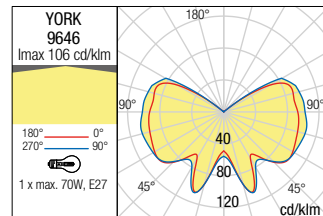

Photometry