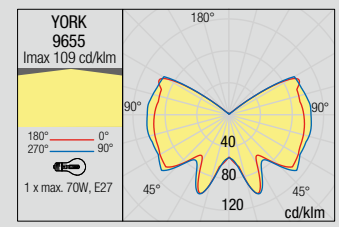

Photometry

Type	Code	Bulbs recommended/Power	Socket	Input voltage	Input frequency
	9655	2 x max. 70W	E27	230V	50Hz