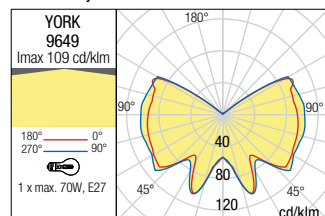

Photometry