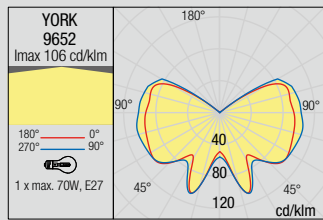

Photometry

Type	Code	Bulbs recommended/Power	Socket	Input voltage	Input frequency
	9652	1 x max. 70W	E27	230V	50Hz