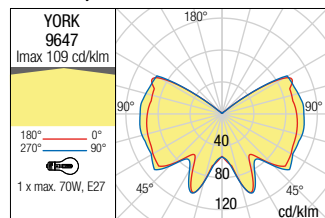

Photometry