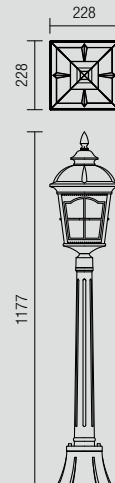

York

C

York

Serie de lămpi pentru exterior, corp din aluminiu turnat sub presiune finisat negru antic cu patină maron, dispersoare din sticlă decorativă tip "Waterglass".

Outdoor lamps, die-cast aluminum body antique black finish with brown patina, glass diffusers type "Waterglass".

Dimension

Photometry

APLICĂ/WALL LAMP

IP23

Type	Code	Bulbs recommended/Power	Socket	Input voltage	Input frequency
	9651	1 x max. 70W	E27	230V	50Hz

Dimension

Photometry

York

Dimension

Photometry

Type	Code	Bulbs recommended/Power	Socket	Input voltage	Input frequency
	9648	1 x max. 70W	E27	230V	50Hz

Dimension

Photometry

York

CE

IP44

RoHS

STÄLP/POLE

Dimension

Photometry

Type	Code	Bulbs recommended/Power	Socket	Input voltage	Input frequency
	9652	1 x max. 70W	E27	230V	50Hz

Dimension

Photometry

Type	Code	Bulbs recommended/Power	Socket	Input voltage	Input frequency
	9653	1 x max. 70W	E27	230V	50Hz