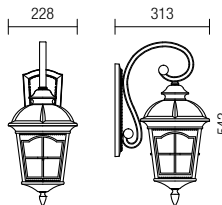

Dimension

Photometry

Type	Code	Bulbs recommended/Power	Socket	Input voltage	Input frequency
	9665	1 x max. 70W	E27	230V	50Hz

Dimension

Photometry

Type	Code	Bulbs recommended/Power	Socket	Input voltage	Input frequency
	9647	1 x max. 70W	E27	230V	50Hz

Dimension

Photometry

Type	Code	Bulbs recommended/Power	Socket	Input voltage	Input frequency
	9648	1 x max. 70W	E27	230V	50Hz

Dimension

Photometry

York

CE

IP44

RoHS

STÄLP/POLE

Dimension

Photometry

Type	Code	Bulbs recommended/Power	Socket	Input voltage	Input frequency
	9652	1 x max. 70W	E27	230V	50Hz

Dimension

Photometry

Type	Code	Bulbs recommended/Power	Socket	Input voltage	Input frequency
	9653	1 x max. 70W	E27	230V	50Hz