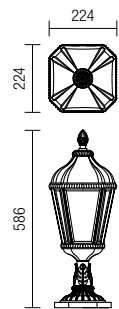

### Dimension

# Essen

CE

IP44

RoHS

STÂLP/POLE

---

Dimension

Photometry