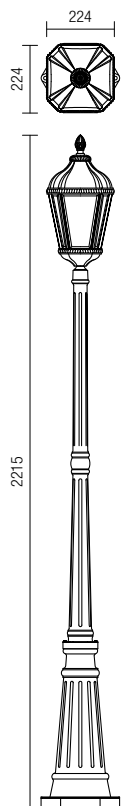

# Essen

C

## SUSPENSIE/SUSPENSION

Type	Code	Bulbs recommended/Power	Socket	Input voltage	Input frequency
	<b>9659</b>	1 x max. 70W	E27	230V	50Hz

### Dimension

Type Code Bulbs recommended/Power Socket Input voltage Input frequency

9661

1 x max. 70W

E27

230V

50Hz

Dimension

Photometry