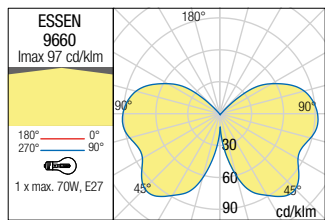

# Essen

CE

IP44

RoHS

STÂLP/POLE

---

Dimension

Photometry