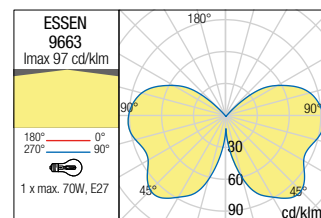

Type Code Bulbs recommended/Power Socket Input voltage Input frequency

9662

1 x max. 70W

E27

230V

50Hz

Dimension

Photometry