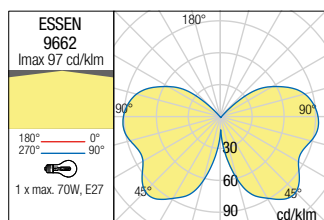

Type Code Bulbs recommended/Power Socket Input voltage Input frequency

9661

1 x max. 70W

E27

230V

50Hz

Dimension

Photometry