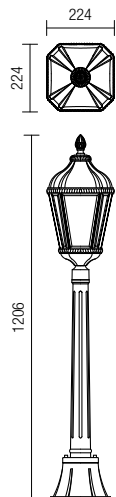

Type Code Bulbs recommended/Power Socket Input voltage Input frequency

9660

1 x max. 70W

E27

230V

50Hz

Dimension

Type Code Bulbs recommended/Power Socket Input voltage Input frequency

9661

1 x max. 70W

E27

230V

50Hz

Type Code Bulbs recommended/Power Socket Input voltage Input frequency

9662

1 x max. 70W

E27

230V

50Hz

Type Code Bulbs recommended/Power Socket Input voltage Input frequency

9663

2 x max. 70W

E27

230V

50Hz