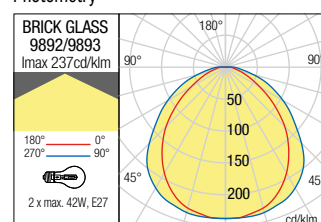

APLICĂ PLAFONIERĂ / WALL CEILING LAMP

Type	Code	Finishing	Bulbs recommended/Power	Socket	Input voltage	Input frequency
	9892	DG	2 x max. 42W	E27	230V	50Hz
	9893	R				

Dimension

Photometry

Type	Code	Finishing	Bulbs recommended/Power	Socket	Input voltage	Input frequency
	9894	■ DG	2 x max. 42W	E27	230V	50Hz
	9895	■ R				

Dimension

Photometry