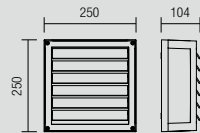

APLICĂ PLAFONIERĂ / WALL CEILING LAMP

Type	Code	Finishing	Bulbs recommended/Power	Socket	Input voltage	Input frequency
	9892	DG	2 x max. 42W	E27	230V	50Hz
	9893	R				

Dimension

Photometry

Type	Code	Finishing	Bulbs recommended/Power	Socket	Input voltage	Input frequency
	9894	■ DG	2 x max. 42W	E27	230V	50Hz
	9895	■ R				

Dimension

Photometry