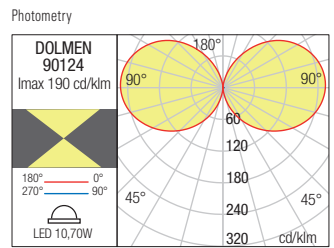

WALL LAMP · APLICĂ

Type Code Finishing

90124

■ DG

LED type	Input voltage	Power	Luminous Flux Source/system	CCT	CRI
SMD LED 2835, 60 pcs.	100-240V	10,70W	1402/860 lm	● 3000K	80

BOLLARD · STĂLPIȘOR

Type Code Finishing