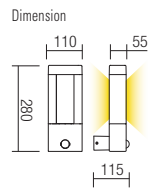

WALL LAMP · APLICĂ

Type Code Finishing

90124

■ DG

LED type	Input voltage	Power	Luminous Flux Source/system	CCT	CRI
SMD LED 2835, 60 pcs.	100-240V	10,70W	1402/860 lm	● 3000K	80

BOLLARD · STĂLPIȘOR

Type Code Finishing