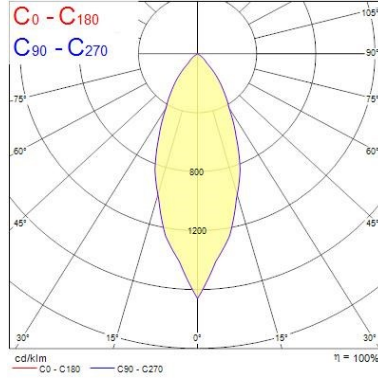

Optical data

Fixture luminous flux (lm)	720
Luminaire efficacy (lm/W)	80
Colour temperature (K)	2700
Light colour	Candlelight
CRI (Ra)	80
Colour Variation Initial (SDCM)	SDCM6
Rated Luminous Intensity (cd)	1400
Beam Angle (°)	40
Distribution type	Symmetric
Glare control	< 25
Photobiological Risk Group	RG1

Physical data

Housing colour	RAL 9005 - Jet black
IP rating	IP44/20
IK rating	IK03
Diffuser finish	Other
Diffuser material	None
Reflector finish	Matt
Nominal Product Height (mm)	64
Nominal Product Diameter (mm)	86
Cutout Dimensions (W x L in mm or Diameter in mm)	68-72
Weight (kg)	0.14
Recessed Depth (mm)	100

Packaging

Single packaging type	Carton
Product EAN number	5410288051802
Packaging single length / height (cm)	10.0
Packaging single width (cm)	10.0
Packaging single depth (cm)	8.5
DUN14 (inner)	25410288051806
Units per inner package	6
Packaging inner length / height (cm)	28.5
Packaging inner width (cm)	9.0
Packaging inner depth (cm)	19.0
DUN14 (outer)	15410288051809
Units per outer package	36
Packaging outer length / height (cm)	43.6
Packaging outer width (cm)	35.6
Packaging outer depth (cm)	29.3

Safety data

Optimal operating condition (°C)	-10-35
----------------------------------	--------

PHOTOMETRY

Start Spot Aluminium IP44 *START SPOT ALUMINIUM 720LM 827 IP44 BLK* 0005180

TECHNICAL DRAWINGS