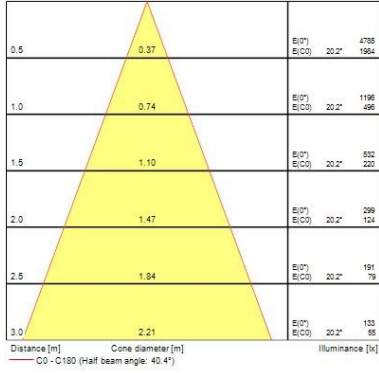

Optical data

Fixture luminous flux (lm)	720
Luminaire efficacy (lm/W)	80
Colour temperature (K)	2700
Light colour	Candlelight
CRI (Ra)	80
Colour Variation Initial (SDCM)	SDCM6
Rated Luminous Intensity (cd)	1400
Beam Angle (°)	40
Distribution type	Symmetric
Glare control	< 25
Photobiological Risk Group	RG1

Physical data

Housing colour	RAL 9005 - Jet black
IP rating	IP44/20
IK rating	IK03
Diffuser finish	Other
Diffuser material	None
Reflector finish	Matt
Nominal Product Height (mm)	64
Nominal Product Diameter (mm)	86
Cutout Dimensions (W x L in mm or Diameter in mm)	68-72
Weight (kg)	0.14
Recessed Depth (mm)	100

Packaging

Single packaging type	Carton
Product EAN number	5410288051802
Packaging single length / height (cm)	10.0
Packaging single width (cm)	10.0
Packaging single depth (cm)	8.5
DUN14 (inner)	25410288051806
Units per inner package	6
Packaging inner length / height (cm)	28.5
Packaging inner width (cm)	9.0
Packaging inner depth (cm)	19.0
DUN14 (outer)	15410288051809
Units per outer package	36
Packaging outer length / height (cm)	43.6
Packaging outer width (cm)	35.6
Packaging outer depth (cm)	29.3

Safety data

Optimal operating condition (°C)	-10-35
----------------------------------	--------

PHOTOMETRY

Start Spot Aluminium IP44 *START SPOT ALUMINIUM 720LM 827 IP44 BLK* 0005180

TECHNICAL DRAWINGS