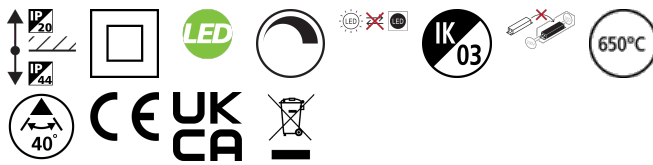

Start Spot Aluminium IP44

START SPOT ALUMINIUM 760LM 840 IP44 BLK

0005182

Product features

- Integrated LED recessed spotlight, vertical tilt 30°, black bezel finish with black reflector, white replaceable reflector included in the packaging, 760lm (black reflector), 9W, dimmable trailing/leading edge, 4000K, 40° degree beam angle, polycarbonate and aluminium body, low profile 62mm recessed depth, IP44 from the front, IK03, loop-in/loop-out terminals for fast wiring, weight 0,165Kg, 85mm bezel diameter, 68-72mm cutout, clear lens.

PRODUCT OVERVIEW

Product name	START SPOT ALUMINIUM 760LM 840 IP44 BLK
Technology	LED
Cap/Base	N/A
Housing	Aluminium
Mount	Ceiling recessed mounting
General application	Hospitality, Residential & Consumer, Retail
ETIM Class	EC001744
E-number FI	4278422
Warranty	3 years
Fixture luminous flux (lm)	760
Luminaire efficacy (lm/W)	84
Colour temperature (K)	4000
Light colour	Candlelight
CRI (Ra)	80
Colour Variation Initial (SDCM)	SDCM6
Beam Angle (°)	40
Glare control	< 25
Photobiological Risk Group	RG1
Total power consumption (W)	9
Electrical protection	Class II
Control gear type	LED driver constant current
Dimmable	Yes
Minimum dimming level (%)	10
LED Flickering Rate	Low (6% - 20%)
Housing colour	RAL 9005 - Jet black
IP rating	IP44/20
IK rating	IK03
Product EAN number	5410288051826

Optical data

Fixture luminous flux (lm)	760
Luminaire efficacy (lm/W)	84
Colour temperature (K)	4000
Light colour	Candlelight
CRI (Ra)	80
Colour Variation Initial (SDCM)	SDCM6
Rated Luminous Intensity (cd)	1400
Beam Angle (°)	40
Distribution type	Symmetric
Glare control	< 25
Photobiological Risk Group	RG1

Physical data

Housing colour	RAL 9005 - Jet black
IP rating	IP44/20
IK rating	IK03
Diffuser finish	Other
Diffuser material	None
Reflector finish	Matt
Nominal Product Height (mm)	64
Nominal Product Diameter (mm)	86
Cutout Dimensions (W x L in mm or Diameter in mm)	68-72
Weight (kg)	0.14
Recessed Depth (mm)	100