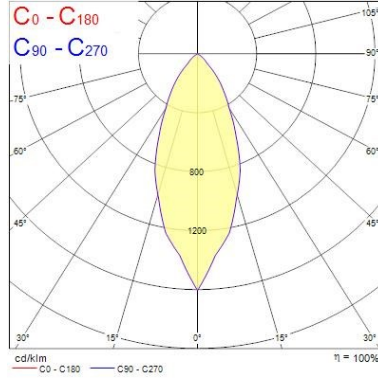

Optical data

Fixture luminous flux (lm)	760
Luminaire efficacy (lm/W)	84
Colour temperature (K)	4000
Light colour	Candlelight
CRI (Ra)	80
Colour Variation Initial (SDCM)	SDCM6
Rated Luminous Intensity (cd)	1400
Beam Angle (°)	40
Distribution type	Symmetric
Glare control	< 25
Photobiological Risk Group	RG1

Physical data

Housing colour	RAL 9005 - Jet black
IP rating	IP44/20
IK rating	IK03
Diffuser finish	Other
Diffuser material	None
Reflector finish	Matt
Nominal Product Height (mm)	64
Nominal Product Diameter (mm)	86
Cutout Dimensions (W x L in mm or Diameter in mm)	68-72
Weight (kg)	0.14
Recessed Depth (mm)	100

Packaging

Single packaging type	Carton
Product EAN number	5410288051826
Packaging single length / height (cm)	10.0
Packaging single width (cm)	10.0
Packaging single depth (cm)	8.5
DUN14 (inner)	25410288051820
Units per inner package	6
Packaging inner length / height (cm)	28.5
Packaging inner width (cm)	9.0
Packaging inner depth (cm)	19.0
DUN14 (outer)	15410288051823
Units per outer package	36
Packaging outer length / height (cm)	43.6
Packaging outer width (cm)	35.6
Packaging outer depth (cm)	29.3

Safety data

Optimal operating condition (°C)	-10-35
----------------------------------	--------

PHOTOMETRY

Start Spot Aluminium IP44

START SPOT ALUMINIUM 760LM 840 IP44 BLK
0005182

TECHNICAL DRAWINGS