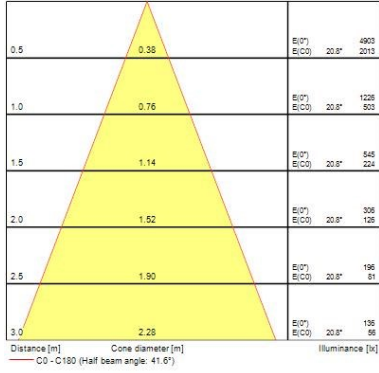

Optical data

Fixture luminous flux (lm)	760
Luminaire efficacy (lm/W)	84
Colour temperature (K)	4000
Light colour	Candlelight
CRI (Ra)	80
Colour Variation Initial (SDCM)	SDCM6
Rated Luminous Intensity (cd)	1400
Beam Angle (°)	40
Distribution type	Symmetric
Glare control	< 25
Photobiological Risk Group	RG1

Physical data

Housing colour	RAL 9005 - Jet black
IP rating	IP44/20
IK rating	IK03
Diffuser finish	Other
Diffuser material	None
Reflector finish	Matt
Nominal Product Height (mm)	64
Nominal Product Diameter (mm)	86
Cutout Dimensions (W x L in mm or Diameter in mm)	68-72
Weight (kg)	0.14
Recessed Depth (mm)	100

Packaging

Single packaging type	Carton
Product EAN number	5410288051826
Packaging single length / height (cm)	10.0
Packaging single width (cm)	10.0
Packaging single depth (cm)	8.5
DUN14 (inner)	25410288051820
Units per inner package	6
Packaging inner length / height (cm)	28.5
Packaging inner width (cm)	9.0
Packaging inner depth (cm)	19.0
DUN14 (outer)	15410288051823
Units per outer package	36
Packaging outer length / height (cm)	43.6
Packaging outer width (cm)	35.6
Packaging outer depth (cm)	29.3

Safety data

Optimal operating condition (°C)	-10-35
----------------------------------	--------

PHOTOMETRY

Start Spot Aluminium IP44

START SPOT ALUMINIUM 760LM 840 IP44 BLK
0005182

TECHNICAL DRAWINGS