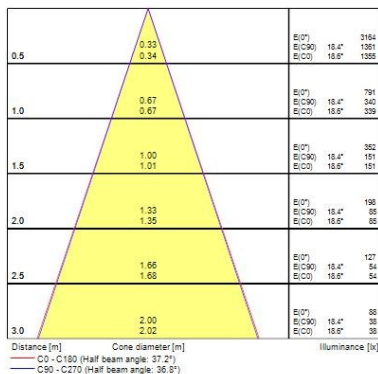

YourHome Spot IP44

YOURHOME SPOT 480LM 840 IP44 DIM WHITE

0005277

Diffuser material	PMMA Acrylic
Nominal Product Length (mm)	87
Nominal Product Width (mm)	87
Nominal Product Height (mm)	47
Nominal Product Diameter (mm)	87
Cutout Dimensions (W x L in mm or Diameter in mm)	68-74
Weight (kg)	0.087

Packaging

Single packaging type	Carton
Product EAN number	5410288052779
Packaging single length / height (cm)	9.0
Packaging single width (cm)	9.0
Packaging single depth (cm)	5.5
DUN14 (inner)	25410288052773
Units per inner package	6
Packaging inner length / height (cm)	28.5
Packaging inner width (cm)	9.0
Packaging inner depth (cm)	19.0
DUN14 (outer)	15410288052776
Units per outer package	48
Packaging outer length / height (cm)	38.0
Packaging outer width (cm)	24.0
Packaging outer depth (cm)	29.5

Safety data

Optimal operating condition (°C)	-10-40

PHOTOMETRY

TECHNICAL DRAWINGS