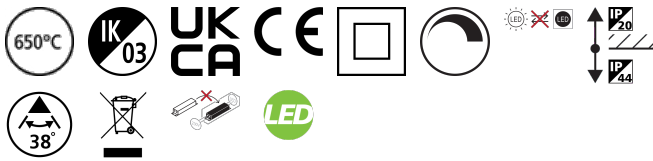

### Product features

- Integrated LED recessed spotlight, vertical tilt 30°, RAL9016 colour, 480lm, 5.5W, phase dimmable trailing/leading edge, 4000K, 38° degree beam angle, polycarbonate white body, low profile 47mm recessed depth, IP44 from the front, IK03, loop-in/loop-out terminals for fast wiring, 86mm bezel diameter, 68-74mm cutout, clear lens. Additional silver bezel included in the packaging.

### PRODUCT OVERVIEW

Product name	YOURHOME SPOT 480LM 840 IP44 DIM WHITE
Technology	LED
Housing	PC Polycarbonate
Mount	Ceiling recessed mounting
Environment	Indoor
General application	Residential & Consumer
ETIM Class	EC001744
Warranty	3 years
Fixture luminous flux (lm)	480
Luminaire efficacy (lm/W)	87
Colour temperature (K)	4000
Light colour	Neutral White
CRI (Ra)	80
Colour Variation Initial (SDCM)	SDCM6
Beam Angle (°)	38
Photobiological Risk Group	RG0
Total power consumption (W)	5.5
Electrical protection	Class II
Dimmable	Yes
Minimum dimming level (%)	10
LED Flickering Rate	Medium (21% - 40%)
Housing colour	White
IP rating	IP44/20
IK rating	IK03
Product EAN number	5410288052779