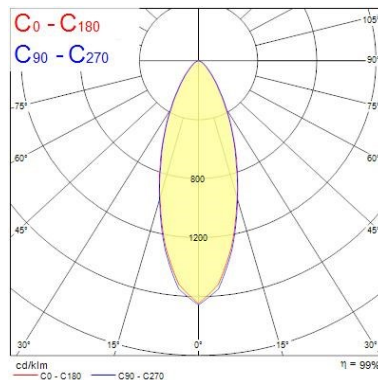

YourHome Spot IP44

YOURHOME SPOT 480LM 840 IP44 DIM WHITE

0005277

Diffuser material	PMMA Acrylic
Nominal Product Length (mm)	87
Nominal Product Width (mm)	87
Nominal Product Height (mm)	47
Nominal Product Diameter (mm)	87
Cutout Dimensions (W x L in mm or Diameter in mm)	68-74
Weight (kg)	0.087

Packaging

Single packaging type	Carton
Product EAN number	5410288052779
Packaging single length / height (cm)	9.0
Packaging single width (cm)	9.0
Packaging single depth (cm)	5.5
DUN14 (inner)	25410288052773
Units per inner package	6
Packaging inner length / height (cm)	28.5
Packaging inner width (cm)	9.0
Packaging inner depth (cm)	19.0
DUN14 (outer)	15410288052776
Units per outer package	48
Packaging outer length / height (cm)	38.0
Packaging outer width (cm)	24.0
Packaging outer depth (cm)	29.5

Safety data

Optimal operating condition (°C)	-10-40

PHOTOMETRY

TECHNICAL DRAWINGS