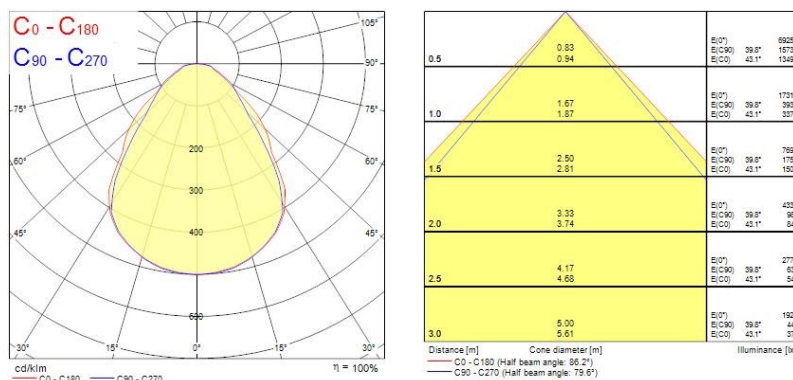

START Panel UGR19 600x600

START Panel UGR19 600x600 3400Lm 830 LILO
0042183

Lifespan L80 B20 71000

Physical data

Housing colour	RAL 9003 - Signal white
IP rating	IP40/20
IK rating	IK03
Diffuser finish	Prismatic
Diffuser material	Other
Nominal Product Length (mm)	595
Nominal Product Width (mm)	595
Nominal Product Height (mm)	35
Weight (kg)	1.948

Packaging

Single packaging type	Carton
Product EAN number	5410288421834
Packaging single length / height (cm)	60.0
Packaging single width (cm)	3.8
Packaging single depth (cm)	64.5
DUN14 (outer)	15410288421831
Units per outer package	4
Packaging outer length / height (cm)	69.5
Packaging outer width (cm)	17.5
Packaging outer depth (cm)	65.0

Safety data

Optimal operating condition (°C)	-10-45

PHOTOMETRY

TECHNICAL DRAWINGS