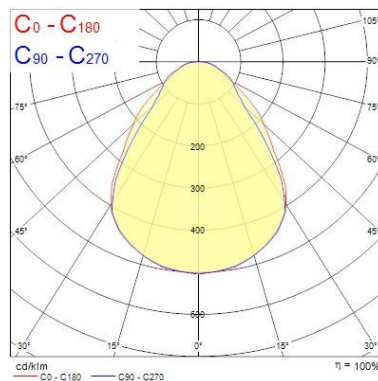

Optical data

Fixture luminous flux (lm)	3600
Luminaire efficacy (lm/W)	100
Colour temperature (K)	3000
Light colour	Warm White
CRI (Ra)	80
Colour Variation Initial (SDCM)	SDCM3
Beam Angle (°)	90
Distribution type	Symmetric
Glare control	< 19
Photobiological Risk Group	RG0

Safety data

Optimal operating condition (°C)	-10-45
----------------------------------	--------

PHOTOMETRY

Distance [m]	Cone diameter [m]	E(0°)	E(C90)	E(C0)
0.5	0.82 0.91	7425	1717	1801
1.0	1.65 1.83	1856	429	375
1.5	2.47 2.74	825	191	167
2.0	3.30 3.65	454	107	94
2.5	4.12 4.57	297	69	60
3.0	4.95 5.48	205	48	42

Distance [m] Cone diameter [m] Illuminance [lx]

— C0 - C180 (Half beam angle: 94.0°)
— C90 - C270 (Half beam angle: 79.0°)

TECHNICAL DRAWINGS

START Panel UGR19 1200x300

START Panel UGR19 1200x300 3600Lm 830 LILO