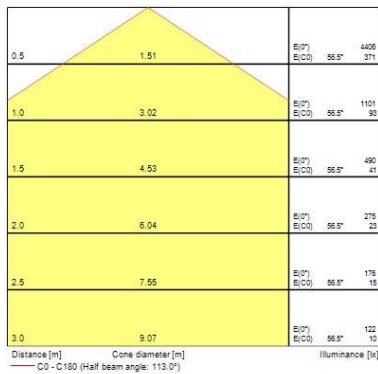

START eco Panel 600x600

START eco Panel 600x600 3200Lm 840 LILO
0048401

Physical data

Housing colour	RAL 9003 - Signal white
IP rating	IP40/20
IK rating	IK02
Diffuser material	Other
Nominal Product Length (mm)	595
Nominal Product Width (mm)	595
Nominal Product Height (mm)	34
Weight (kg)	1.566

Packaging

Single packaging type	Carton
Product EAN number	5410288484013
Packaging single length / height (cm)	60.0
Packaging single width (cm)	3.8
Packaging single depth (cm)	65.0
DUN14 (outer)	15410288484010
Units per outer package	4
Packaging outer length / height (cm)	69.5
Packaging outer width (cm)	17.5
Packaging outer depth (cm)	65.0

Safety data

Optimal operating condition (°C)	-10-45

PHOTOMETRY

TECHNICAL DRAWINGS