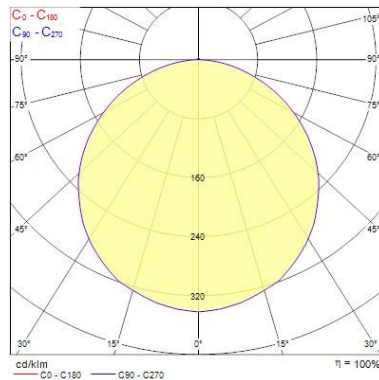

START eco Panel 600x600

START eco Panel 600x600 3200Lm 840 LILO
0048401

Physical data

Housing colour	RAL 9003 - Signal white
IP rating	IP40/20
IK rating	IK02
Diffuser material	Other
Nominal Product Length (mm)	595
Nominal Product Width (mm)	595
Nominal Product Height (mm)	34
Weight (kg)	1.566

Packaging

Single packaging type	Carton
Product EAN number	5410288484013
Packaging single length / height (cm)	60.0
Packaging single width (cm)	3.8
Packaging single depth (cm)	65.0
DUN14 (outer)	15410288484010
Units per outer package	4
Packaging outer length / height (cm)	69.5
Packaging outer width (cm)	17.5
Packaging outer depth (cm)	65.0

Safety data

Optimal operating condition (°C)	-10-45

PHOTOMETRY

TECHNICAL DRAWINGS