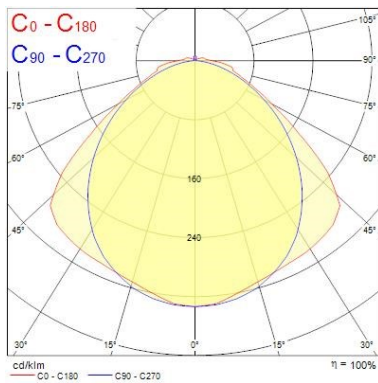

### Physical data

Housing colour	Grey
----------------	------

## Start Waterproof LED G3 fixed output START Waterproof Twin 1200 IP65 4800lm 840 0067948

IP rating	IP65
IK rating	IK08
Diffuser finish	Transparent
Diffuser material	PC Polycarbonate
Nominal Product Length (mm)	1278
Nominal Product Width (mm)	110
Nominal Product Height (mm)	78
Weight (kg)	1.82

## PHOTOMETRY

Distance [m]	Cone diameter [m]	Beam angle [°]	Beam angle [°]	Beam angle [°]	Illuminance [lx]
0.5	1.20	111.0°	100.6°	84.3°	6431
	1.46	80.3°	65.5°	55.4°	808
1.0	2.41	80.3°	65.5°	55.4°	1938
	2.91	60.3°	45.5°	35.4°	210
1.5	3.61	60.3°	45.5°	35.4°	715
	4.37	45.3°	35.5°	25.4°	80
2.0	4.82	45.3°	35.5°	25.4°	402
	5.82	30.3°	25.5°	15.4°	82
2.5	6.02	30.3°	25.5°	15.4°	257
	7.28	15.3°	15.5°	10.4°	34
3.0	7.23	15.3°	15.5°	10.4°	179
	8.73	10.3°	10.5°	7.4°	23