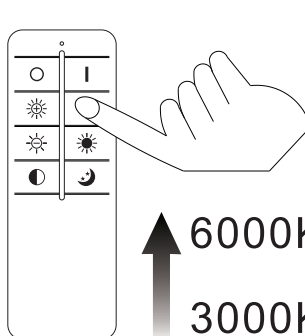

ON

2~3s

OFF

ON

LM↑

LM↓

6000K
3000K
4500K

Night light