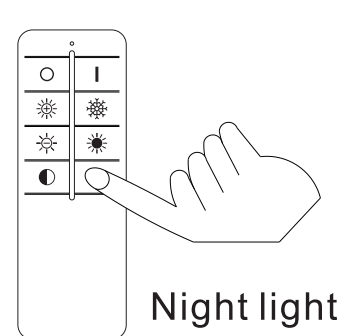

ON

2~3s

OFF

ON

LM↑

LM↓

6000K
3000K
4500K

Night light