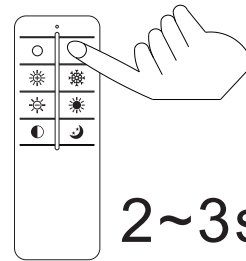

Reset remote control

ON

2~3s

OFF

ON

LM↑

LM↓

6000K
3000K
4500K

Night light

6000K
3000K

6000K
3000K

ON

OFF

ON

OFF

ON

OFF

ON

4500K

3000K

6000K

Night light