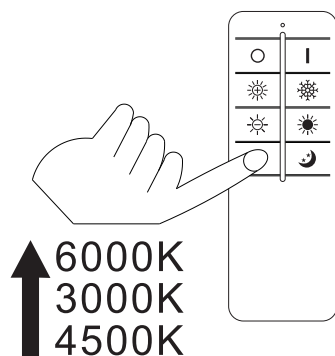

ON

2~3s

OFF

ON

LM↑

LM↓

6000K
3000K
4500K

Night light