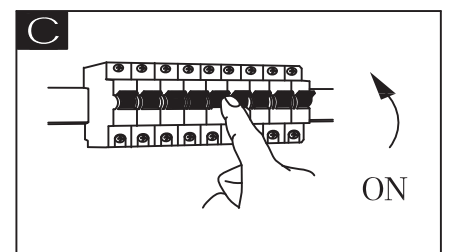

Frequency Bandwidth	Maximal radiation Transmitting power
2403MHz-2476MHz	10dBm

GLOBO
LIGHTING
www.globo-lighting.com

48435-36

B

GLOBO Handels GmbH
Gewerbestr. 3
A-9184 Sankt Peter Austria

Reset remote control