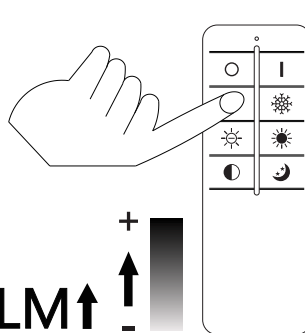

ON

2~3s

OFF

ON

LM↑

LM↓

6000K
3000K
4500K

Night light