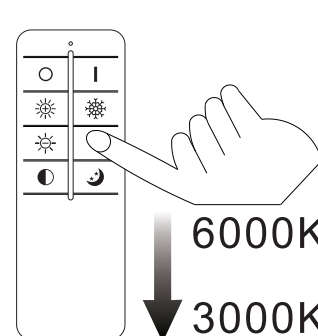

6000K
3000K

ON

OFF

ON

OFF

ON

OFF

ON