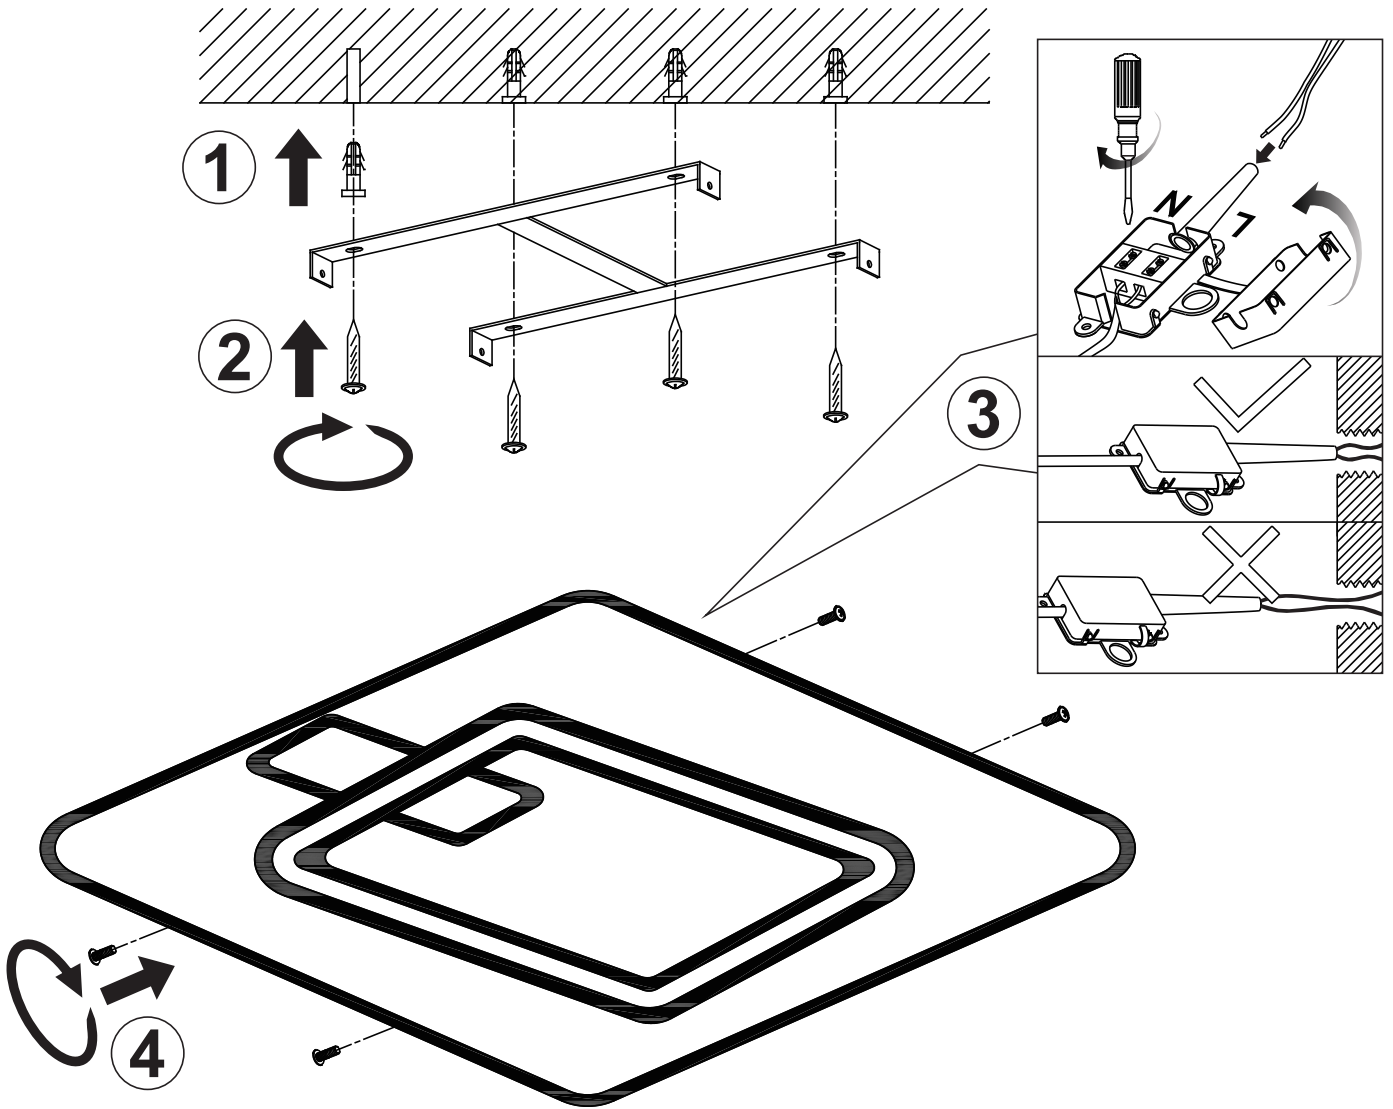

Frequency Bandwidth	Maximal radiation Transmitting power
2403MHz-2476MHz	10dBm

GLOBO
LIGHTING
www.globo-lighting.com

48435-36

B

GLOBO Handels GmbH
Gewerbestr. 3
A-9184 Sankt Peter Austria

Reset remote control