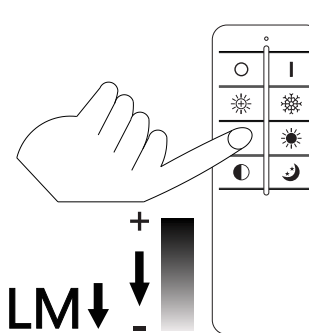

ON

2~3s

OFF

ON

LM↑

LM↓

6000K
3000K
4500K

Night light