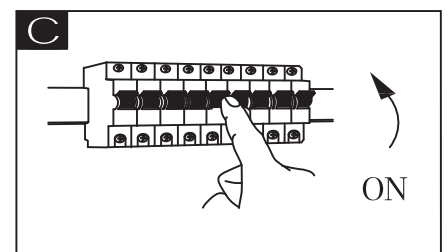

Frequency Bandwidth	Maximal radiation Transmitting power
2403MHz-2476MHz	10dBm

GLOBO
LIGHTING
www.globo-lighting.com

48439-50

B

- incl.
- dimmable
- 3000 K - 6000 K
- many light steps
- colour fixing
- 4500 K - 6000 K
  3 LIGHT STEPS
  3000 K
- night light
- many steps
- memory function

GLOBO Handels GmbH
Gewerbestr. 3
A-9184 Sankt Peter Austria