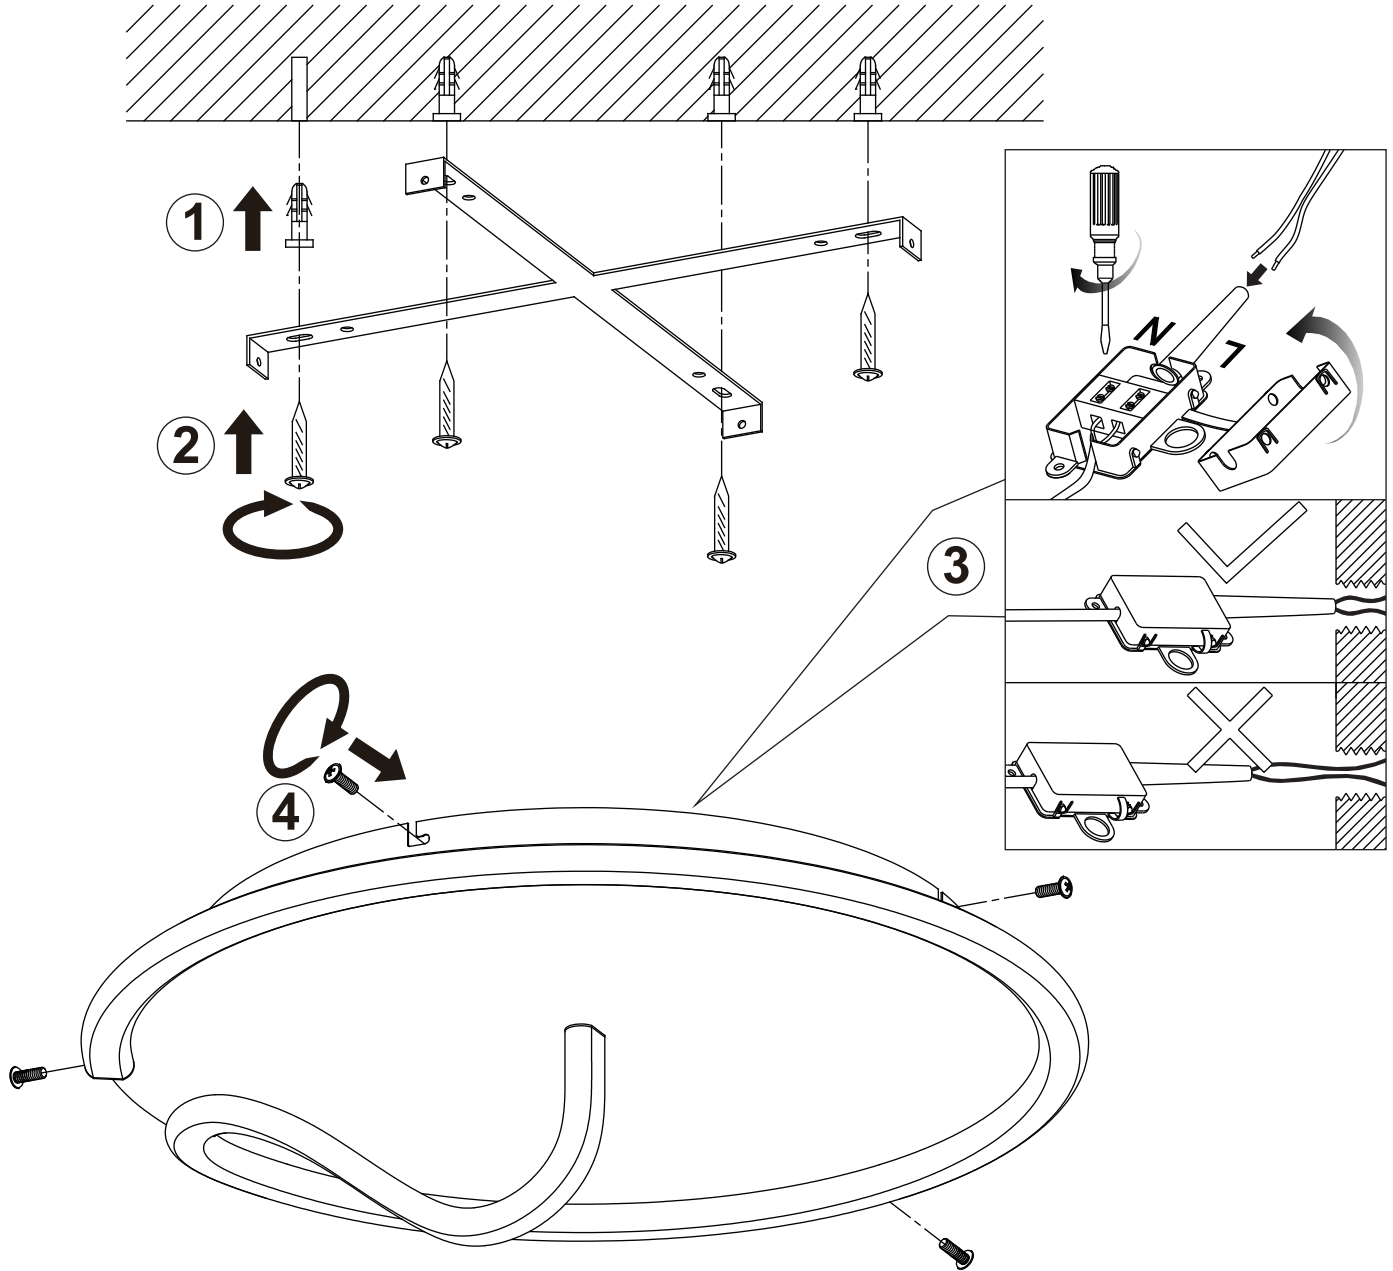

Frequency Bandwidth	Maximal radiation Transmitting power
2403MHz-2476MHz	10dBm

GLOBO
LIGHTING
www.globo-lighting.com

48439-50

B

-  incl.
-  dimmable
-  3000 K - 6000 K
-  many light steps
-  colour fixing
-  4500 K - 6000 K
3 LIGHT STEPS
3000 K
-  night light
-  many steps
-  memory function

GLOBO Handels GmbH
Gewerbestr. 3
A-9184 Sankt Peter Austria

Reset remote control

 <p>ON</p>	 <p>2~3s</p>
---	---

 <p>OFF</p>	 <p>ON</p>	 <p>LM↑</p>	 <p>LM↓</p>
---	---	---	--

 <p>6000K 3000K 4500K</p>	 <p>Night light</p>	 <p>6000K 3000K</p>	 <p>6000K 3000K</p>
--	---	--	---