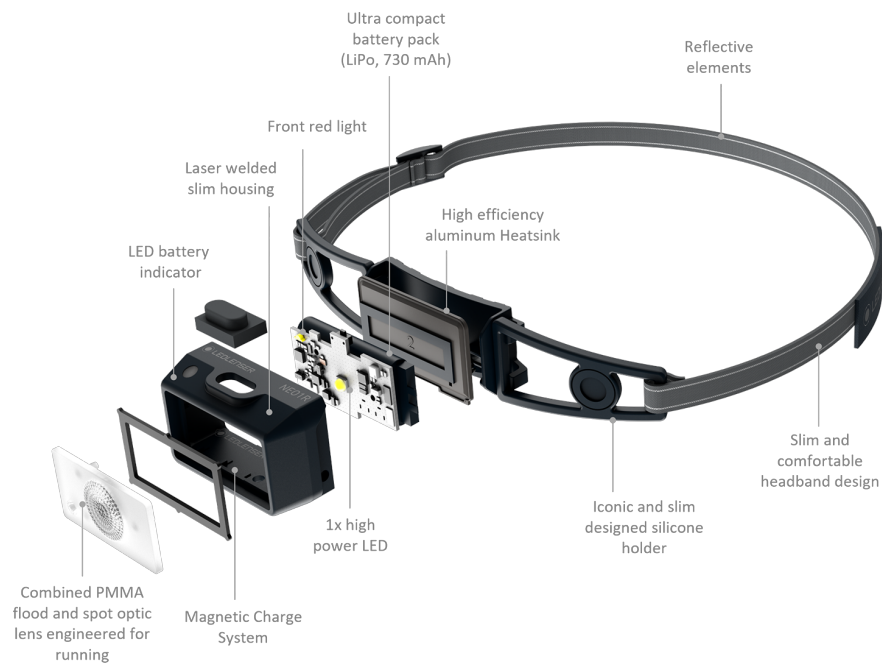

— PRODUCT DATA SHEET NEO1R

NEO1R

PRODUCT DESCRIPTION

NEO1R combines minimalism with power. This ultra-compact headlamp fits in any pocket and proves itself as a versatile, sporty companion. Thanks to its great lumens-per-gram ratio and a custom-made light pattern for fast activities, it is much more than a backup light. The modern look, the tilting lamphead, the additionally available red light and the practical Magnetic Charge System make NEO1R the perfect headlamp for any activity where minimal weight combined with great performance counts.

NEO1R

ACCESORIES

PRODUCT CATEGORY	ITEM NUMBER	PRODUCT NAME	MSRP
Pouches / Holster	0332	Pouch Type H	12.90 €

NEO1R

PRODUCT SERIES

Lighter, smaller, faster: the new Ledlenser NEO series provides you with the perfect light to bring out the best in you during fast-paced activities in the dark. Your NEO headlamp is your partner on the way to your next goal – no matter whether you run on or off the trails, skate, parkour or practice other fast-paced sports where customized lighting is essential. The headlamps of the NEO series are optimized in every detail for their intended use – from the perfect light image and clever light functions to weight, size and sophisticated details. Let the run begin!