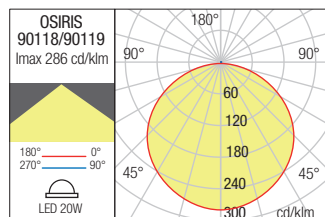

Type Code Finishing

-  **90118** WH
- 90119** DG

LED type	Input voltage	Power	Luminous Flux Source/system	CCT	CRI
SMD LED OSRAM, 28 pcs.	220-240V	20W	2400/1320 lm	3000K	80

Dimension

Photometry

CEILING LAMP • PLAFONIERĂ