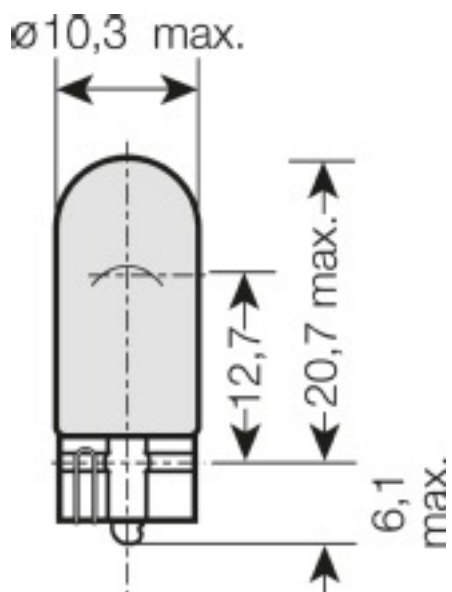

Technical data

Electrical data

Power input	5 W
Nominal wattage	5 W
Nominal voltage	12 V
Test voltage	13.5 V

Light technical data

Color temperature	4000 K
Luminous flux	50 lm

Dimensions & weight

Length	25.1 mm
Diameter	10.0 mm
Product weight	1.50 g

Product line drawing with numbers

Base

Lifespan

Lifespan B3	350 h
Lifespan Tc	1000 h

Additional product data

Base (standard designation)	W2.1x9.5d
-----------------------------	-----------

Certificates & standards

ECE category	W5W
--------------	-----

Country specific categorizations

Order reference	2825HCBI
-----------------	----------

Logistical Data

Product code	Packaging unit (Pieces/Unit)	Dimensions (height x width x length)	Gross weight	Volume
4008321650870	Blister 2	17 mm x 3 mm x 95 mm	14.00 g	0.00 dm ³
4008321650887	Shipping carton box 20	103 mm x 143 mm x 146 mm	192.00 g	2.15 dm ³