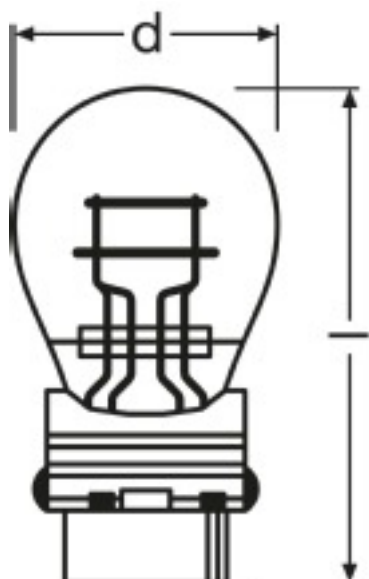

3457A

Other ORIGINAL lamps

- Indicator, brake, fog and reversing lights
- Position and parking light

Product benefits

- OEM Quality
- Wide product range
- Reliable quality

Product features

- Original spare parts

Technical data

Electrical data

Nominal wattage	28.5 W
Nominal voltage	12 V
Test voltage	13.5 V

Dimensions & weight

Length	53.0 mm
Diameter	25.0 mm
Product weight	8.10 g

Product line drawing with letters

Colors & materials