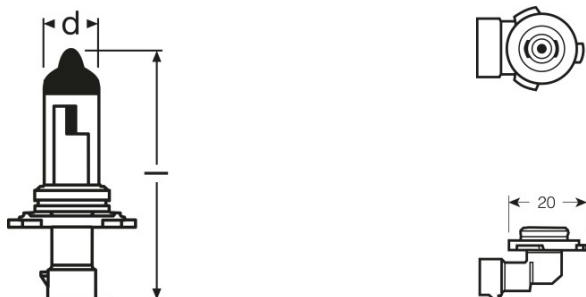

Product datasheet

Technical data

Electrical data

Power input	50 W ¹⁾
Nominal voltage	12.0 V
Nominal wattage	42.00 W
Test voltage	13.2 V

¹⁾ Maximum

Photometrical data

Luminous flux	850 lm
Luminous flux tolerance	±15 %

Dimensions & weight

Length	80.3 mm
Diameter	12.0 mm
Product weight	28.00 g

Lifespan

Lifespan B3	860 h
Lifespan Tc	1720 h

Additional product data

Base (standard designation)	PY20d
-----------------------------	-------