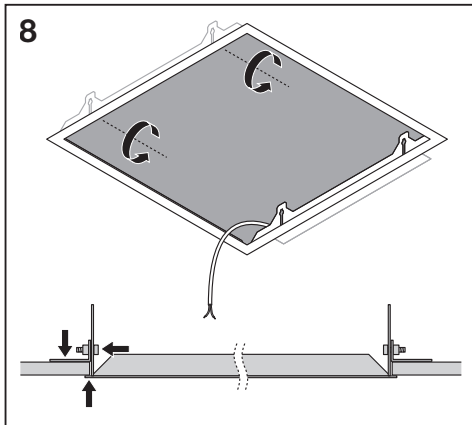

## PANEL RECESSED MOUNT FRAME

---

	EAN	l x w x h [mm]	
PL 600 RECESSED MOUNT FRAME	4058075402881	625 x 625 x 76	1.4 kg
PL 625 RECESSED MOUNT FRAME	4058075402904	650 x 650 x 76	1.5 kg
PL 1200X300 RECESSED MOUNT FRAME	4058075472976	1224 x 324 x 76	3.0 kg