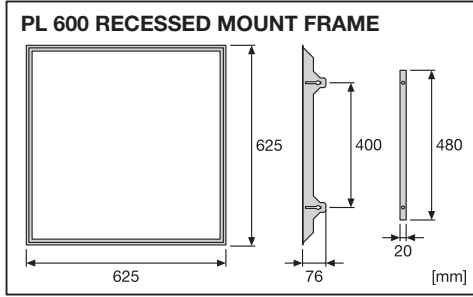

## PANEL RECESSED MOUNT FRAME

---

	EAN	l x w x h [mm]	
PL 600 RECESSED MOUNT FRAME	4058075402881	625 x 625 x 76	1.4 kg
PL 625 RECESSED MOUNT FRAME	4058075402904	650 x 650 x 76	1.5 kg
PL 1200X300 RECESSED MOUNT FRAME	4058075472976	1224 x 324 x 76	3.0 kg