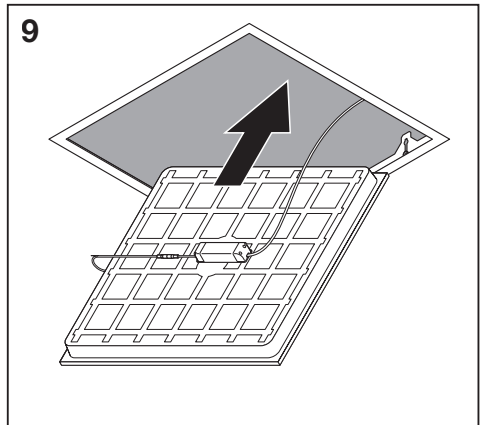

## PANEL RECESSED MOUNT FRAME

---

	EAN	l x w x h [mm]	
PL 600 RECESSED MOUNT FRAME	4058075402881	625 x 625 x 76	1.4 kg
PL 625 RECESSED MOUNT FRAME	4058075402904	650 x 650 x 76	1.5 kg
PL 1200X300 RECESSED MOUNT FRAME	4058075472976	1224 x 324 x 76	3.0 kg