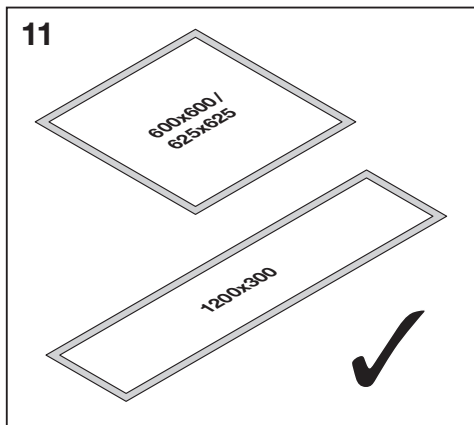

## PANEL RECESSED MOUNT FRAME

---

	EAN	l x w x h [mm]	
PL 600 RECESSED MOUNT FRAME	4058075402881	625 x 625 x 76	1.4 kg
PL 625 RECESSED MOUNT FRAME	4058075402904	650 x 650 x 76	1.5 kg
PL 1200X300 RECESSED MOUNT FRAME	4058075472976	1224 x 324 x 76	3.0 kg