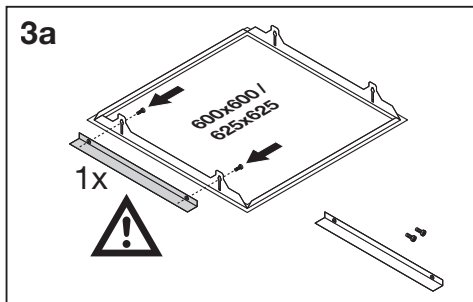

## PANEL RECESSED MOUNT FRAME

---

	EAN	l x w x h [mm]	
PL 600 RECESSED MOUNT FRAME	4058075402881	625 x 625 x 76	1.4 kg
PL 625 RECESSED MOUNT FRAME	4058075402904	650 x 650 x 76	1.5 kg
PL 1200X300 RECESSED MOUNT FRAME	4058075472976	1224 x 324 x 76	3.0 kg