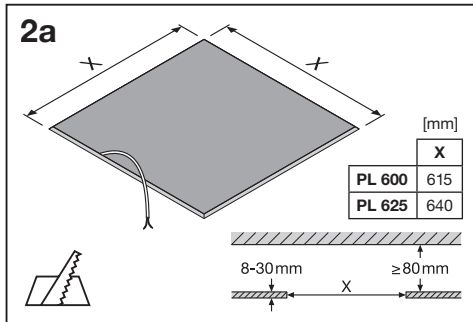

## PANEL RECESSED MOUNT FRAME

---

	EAN	l x w x h [mm]	
PL 600 RECESSED MOUNT FRAME	4058075402881	625 x 625 x 76	1.4 kg
PL 625 RECESSED MOUNT FRAME	4058075402904	650 x 650 x 76	1.5 kg
PL 1200X300 RECESSED MOUNT FRAME	4058075472976	1224 x 324 x 76	3.0 kg