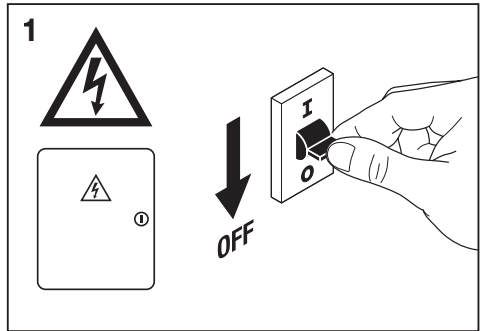

## PANEL RECESSED MOUNT FRAME

---

	EAN	l x w x h [mm]	
PL 600 RECESSED MOUNT FRAME	4058075402881	625 x 625 x 76	1.4 kg
PL 625 RECESSED MOUNT FRAME	4058075402904	650 x 650 x 76	1.5 kg
PL 1200X300 RECESSED MOUNT FRAME	4058075472976	1224 x 324 x 76	3.0 kg