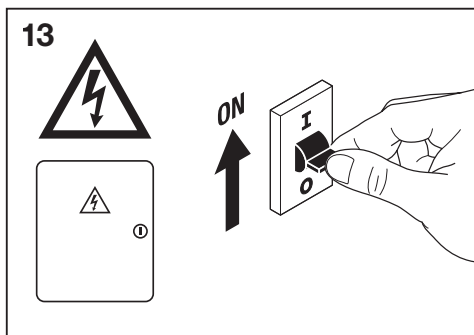

## PANEL RECESSED MOUNT FRAME

---

	EAN	l x w x h [mm]	
PL 600 RECESSED MOUNT FRAME	4058075402881	625 x 625 x 76	1.4 kg
PL 625 RECESSED MOUNT FRAME	4058075402904	650 x 650 x 76	1.5 kg
PL 1200X300 RECESSED MOUNT FRAME	4058075472976	1224 x 324 x 76	3.0 kg