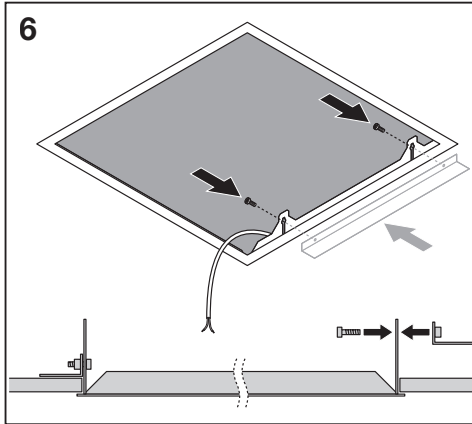

## PANEL RECESSED MOUNT FRAME

---

	EAN	l x w x h [mm]	
PL 600 RECESSED MOUNT FRAME	4058075402881	625 x 625 x 76	1.4 kg
PL 625 RECESSED MOUNT FRAME	4058075402904	650 x 650 x 76	1.5 kg
PL 1200X300 RECESSED MOUNT FRAME	4058075472976	1224 x 324 x 76	3.0 kg