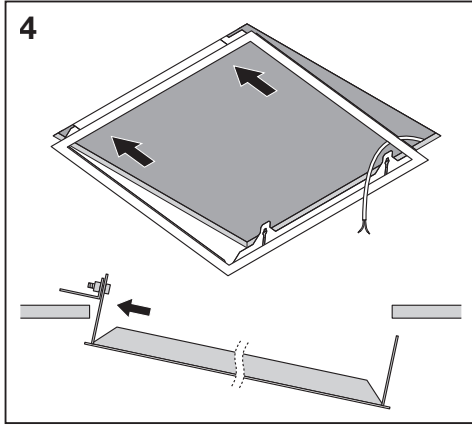

## PANEL RECESSED MOUNT FRAME

---

	EAN	l x w x h [mm]	
PL 600 RECESSED MOUNT FRAME	4058075402881	625 x 625 x 76	1.4 kg
PL 625 RECESSED MOUNT FRAME	4058075402904	650 x 650 x 76	1.5 kg
PL 1200X300 RECESSED MOUNT FRAME	4058075472976	1224 x 324 x 76	3.0 kg