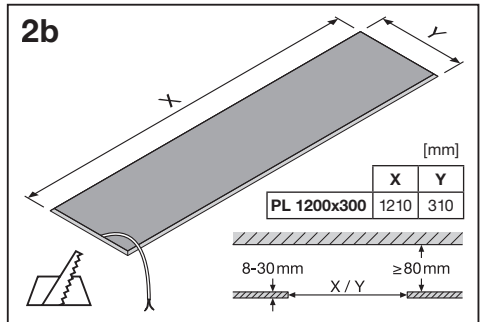

## PANEL RECESSED MOUNT FRAME

---

	EAN	l x w x h [mm]	
PL 600 RECESSED MOUNT FRAME	4058075402881	625 x 625 x 76	1.4 kg
PL 625 RECESSED MOUNT FRAME	4058075402904	650 x 650 x 76	1.5 kg
PL 1200X300 RECESSED MOUNT FRAME	4058075472976	1224 x 324 x 76	3.0 kg