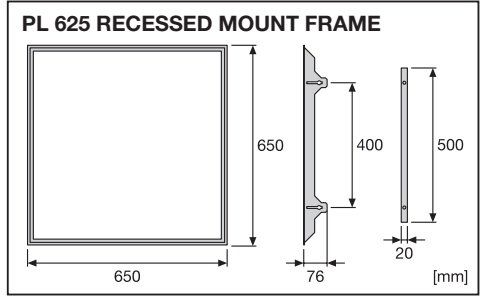

## PANEL RECESSED MOUNT FRAME

---

	EAN	l x w x h [mm]	
PL 600 RECESSED MOUNT FRAME	4058075402881	625 x 625 x 76	1.4 kg
PL 625 RECESSED MOUNT FRAME	4058075402904	650 x 650 x 76	1.5 kg
PL 1200X300 RECESSED MOUNT FRAME	4058075472976	1224 x 324 x 76	3.0 kg