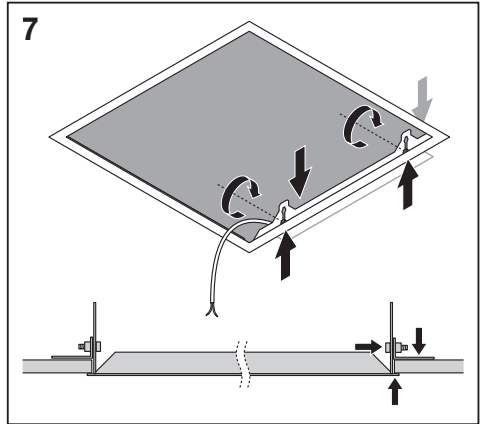

## PANEL RECESSED MOUNT FRAME

---

	EAN	l x w x h [mm]	
PL 600 RECESSED MOUNT FRAME	4058075402881	625 x 625 x 76	1.4 kg
PL 625 RECESSED MOUNT FRAME	4058075402904	650 x 650 x 76	1.5 kg
PL 1200X300 RECESSED MOUNT FRAME	4058075472976	1224 x 324 x 76	3.0 kg