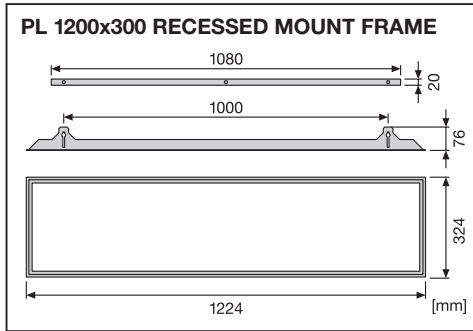

## PANEL RECESSED MOUNT FRAME

---

	EAN	l x w x h [mm]	
PL 600 RECESSED MOUNT FRAME	4058075402881	625 x 625 x 76	1.4 kg
PL 625 RECESSED MOUNT FRAME	4058075402904	650 x 650 x 76	1.5 kg
PL 1200X300 RECESSED MOUNT FRAME	4058075472976	1224 x 324 x 76	3.0 kg