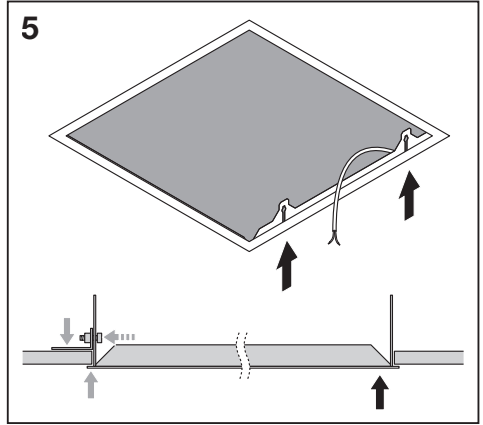

## PANEL RECESSED MOUNT FRAME

---

	EAN	l x w x h [mm]	
PL 600 RECESSED MOUNT FRAME	4058075402881	625 x 625 x 76	1.4 kg
PL 625 RECESSED MOUNT FRAME	4058075402904	650 x 650 x 76	1.5 kg
PL 1200X300 RECESSED MOUNT FRAME	4058075472976	1224 x 324 x 76	3.0 kg