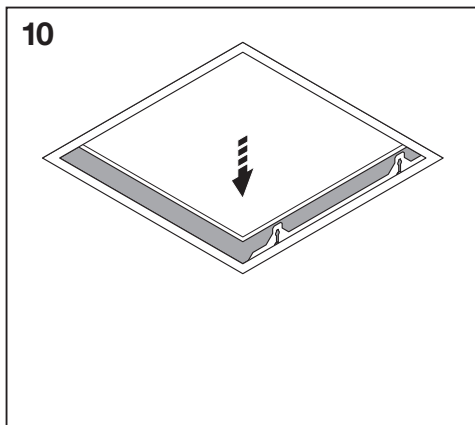

## PANEL RECESSED MOUNT FRAME

---

	EAN	l x w x h [mm]	
PL 600 RECESSED MOUNT FRAME	4058075402881	625 x 625 x 76	1.4 kg
PL 625 RECESSED MOUNT FRAME	4058075402904	650 x 650 x 76	1.5 kg
PL 1200X300 RECESSED MOUNT FRAME	4058075472976	1224 x 324 x 76	3.0 kg