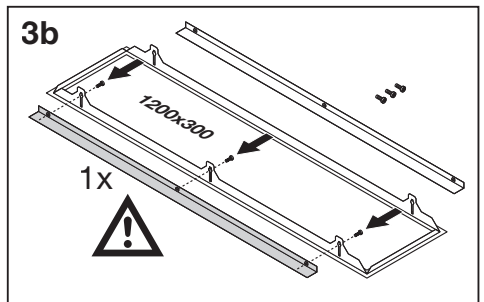

## PANEL RECESSED MOUNT FRAME

---

	EAN	l x w x h [mm]	
PL 600 RECESSED MOUNT FRAME	4058075402881	625 x 625 x 76	1.4 kg
PL 625 RECESSED MOUNT FRAME	4058075402904	650 x 650 x 76	1.5 kg
PL 1200X300 RECESSED MOUNT FRAME	4058075472976	1224 x 324 x 76	3.0 kg