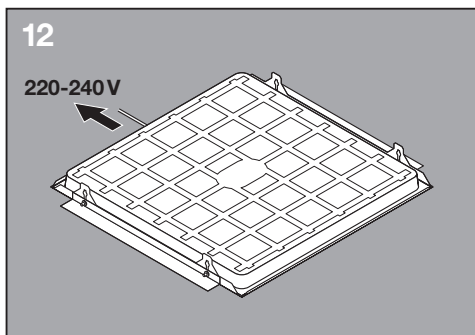

## PANEL RECESSED MOUNT FRAME

---

	EAN	l x w x h [mm]	
PL 600 RECESSED MOUNT FRAME	4058075402881	625 x 625 x 76	1.4 kg
PL 625 RECESSED MOUNT FRAME	4058075402904	650 x 650 x 76	1.5 kg
PL 1200X300 RECESSED MOUNT FRAME	4058075472976	1224 x 324 x 76	3.0 kg