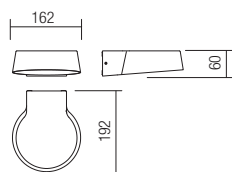

WALL LAMP - APLICĂ

Type	Code	Finishing	LED type	Input voltage	Power	Luminous Flux Source/system	CCT	Optics	CRI
	90045	MWH	COB LED CREE, 1 pcs.	220-240V	12,5W	1260/995 lm	3000K	135°	80
	90046	DG							

Dimension