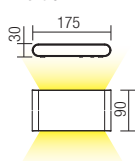

WALL LAMP · APLICĂ

Type	Code	Finishing
	9620	MWH
	9052	DG
	9053	DB

LED type	Input voltage	Power	Luminous Flux Source/system	CCT	CRI
SMD LED OSRAM, 36 pcs.	220-240V	6,5W	500/398 lm	3000K	80

Dimension

Photometry

WALL LAMP · APLICĂ

Type	Code	Finishing
	9622	MWH
	9054	DG
	9055	DB

LED type	Input voltage	Power	Luminous Flux Source/system	CCT	CRI
SMD LED OSRAM, 24 pcs.	220-240V	13W	940/750 lm	3000K	80

Dimension

Photometry