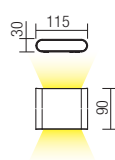

Type	Code	Finishing
	9620	MWH
	9052	DG
	9053	DB

LED type	Input voltage	Power	Luminous Flux Source/system	CCT	CRI
SMD LED OSRAM, 36 pcs.	220-240V	6,5W	500/398 lm	3000K	80

Dimension

Photometry

WALL LAMP · APLICĂ