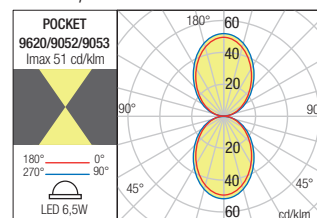

Type	Code	Finishing
	9620	MWH
	9052	DG
	9053	DB

LED type	Input voltage	Power	Luminous Flux Source/system	CCT	CRI
SMD LED OSRAM, 36 pcs.	220-240V	6,5W	500/398 lm	3000K	80

Dimension

Photometry

WALL LAMP · APLICĂ