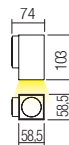

Dimension

Photometry

**WALL LAMP - APLICĂ**

Type	Code	Finishing
	<b>90084</b>	MWH
	<b>90085</b>	DG
	<b>90086</b>	DB

LED type	Input voltage	Power	Luminous Flux Source/system	CCT	Optics	CRI
COB LED, 1 pcs.	220-240V	3W	319/280lm	3000K	40°	82

Dimension

Photometry

**WALL LAMP - APLICĂ**

Type	Code	Finishing
	<b>90087</b>	MWH
	<b>90088</b>	DG
	<b>90089</b>	DB

LED type	Input voltage	Power	Luminous Flux Source/system	CCT	Optics	CRI
COB LED, 2 pcs.	220-240V	6W	673/540lm	3000K	40°	82

Dimension

Photometry