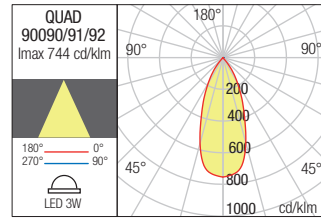

Dimension

Photometry

**WALL LAMP - APLICĂ**

Type	Code	Finishing
	<b>90084</b>	MWH
	<b>90085</b>	DG
	<b>90086</b>	DB

LED type	Input voltage	Power	Luminous Flux Source/system	CCT	Optics	CRI
COB LED, 1 pcs.	220-240V	3W	319/280lm	3000K	40°	82