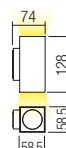

Dimension

Photometry

**WALL LAMP - APLICĂ**

Type	Code	Finishing
	<b>90084</b>	MWH
	<b>90085</b>	DG
	<b>90086</b>	DB

LED type	Input voltage	Power	Luminous Flux Source/system	CCT	Optics	CRI
COB LED, 1 pcs.	220-240V	3W	319/280lm	3000K	40°	82

Dimension

Photometry

**WALL LAMP - APLICĂ**

Type	Code	Finishing
	<b>90087</b>	MWH
	<b>90088</b>	DG
	<b>90089</b>	DB

LED type	Input voltage	Power	Luminous Flux Source/system	CCT	Optics	CRI
COB LED, 2 pcs.	220-240V	6W	673/540lm	3000K	40°	82

Dimension

Photometry