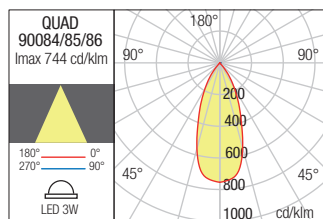

Dimension

Photometry