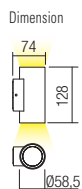

WALL LAMP • APLICĂ

Type	Code	Finishing	LED type	Input voltage	Power	Luminous Flux Source/system	CCT	Optics	CRI
	90078	SWH	COB LED, 2 pcs.	220-240V	6W	673/540lm	3000K	40°	82
	90079	DG							
	90080	DB