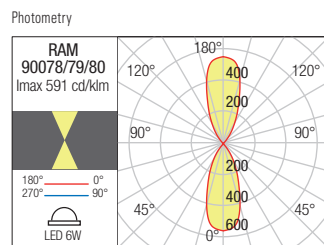

WALL LAMP • APLICĂ

Type	Code	Finishing	LED type	Input voltage	Power	Luminous Flux Source/system	CCT	Optics	CRI
	90078	SWH	COB LED, 2 pcs.	220-240V	6W	673/540lm	3000K	40°	82
	90079	DG							
	90080	DB