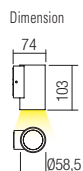

WALL LAMP • APLICĂ

Type	Code	Finishing	LED type	Input voltage	Power	Luminous Flux Source/system	CCT	Optics	CRI
	90078	SWH	COB LED, 2 pcs.	220-240V	6W	673/540lm	3000K	40°	82
	90079	DG							
	90080	DB							