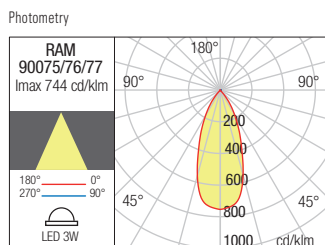

WALL LAMP • APLICĂ

Type	Code	Finishing	LED type	Input voltage	Power	Luminous Flux Source/system	CCT	Optics	CRI
	90078	SWH	COB LED, 2 pcs.	220-240V	6W	673/540lm	3000K	40°	82
	90079	DG							
	90080	DB							