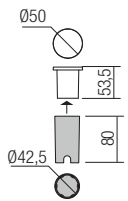

Dimension

Photometry

**RECESSED WALL LAMP • APLICĂ ÎNCASTRATĂ**

Type	Code	Finishing	LED type	Input voltage	Power	Luminous Flux Source/system	CCT	CRI
	<b>90044</b>	OPAL	SMD LED 2835, 14 pcs.	220-240V	3W	230/120 lm	● 3000K	80

Dimension

Photometry

**RECESSED WALL LAMP • APLICĂ ÎNCASTRATĂ**

Type	Code	Finishing	LED type	Input voltage	Power	Luminous Flux Source/system	CCT	CRI
	<b>90040</b>	WH	SMD LED 2835, 14 pcs.	220-240V	3W	235/40 lm	● 3000K	80
	<b>90041</b>	BK						

Dimension

Photometry