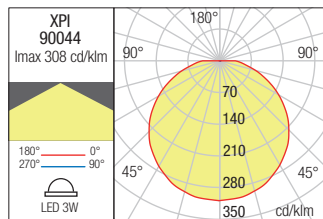

RECESSED WALL LAMP • APLICĂ ÎNCASTRATĂ

Type	Code	Finishing	LED type	Input voltage	Power	Luminous Flux Source/system	CCT	CRI
	90044	OPAL	SMD LED 2835, 14 pcs.	220-240V	3W	230/120 lm	● 3000K	80

Dimension

Photometry