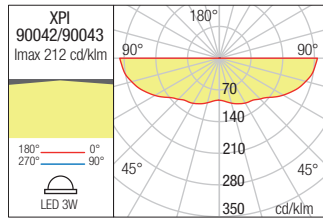

Dimension

Photometry

**RECESSED WALL LAMP • APLICĂ ÎNCASTRATĂ**

Type	Code	Finishing	LED type	Input voltage	Power	Luminous Flux Source/system	CCT	CRI
	<b>90044</b>	OPAL	SMD LED 2835, 14 pcs.	220-240V	3W	230/120 lm	● 3000K	80