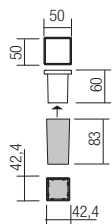

Dimension

Photometry

**RECESSED WALL LAMP • APLICĂ ÎNCASTRATĂ**

Type	Code	Finishing	LED type	Input voltage	Power	Luminous Flux Source/system	CCT	CRI
	<b>90044</b>	OPAL	SMD LED 2835, 14 pcs.	220-240V	3W	230/120 lm	● 3000K	80

Dimension

Photometry

**RECESSED WALL LAMP • APLICĂ ÎNCASTRATĂ**

Type	Code	Finishing	LED type	Input voltage	Power	Luminous Flux Source/system	CCT	CRI
	<b>90040</b>	WH	SMD LED 2835, 14 pcs.	220-240V	3W	235/40 lm	● 3000K	80
	<b>90041</b>	BK						

Dimension

Photometry