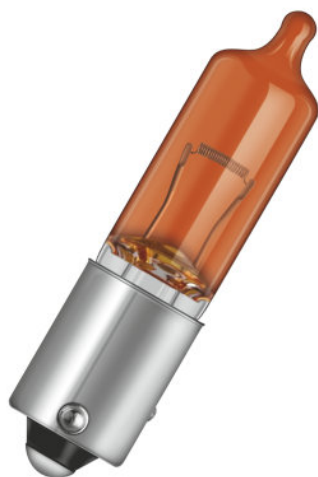

64137ULT

ULTRA LIFE | Signal lamps for cars and motorcycles

Product benefits

- An ideal daytime running lamp due to long life span
- Up to triple the lifetime (compared to standard lamps)

Product datasheet

Length	38.9 mm
Diameter	9 mm
Product weight	2.68 g

Lifespan

Lifespan B3	400 h
Lifespan Tc	700 h

Additional product data

Base (standard designation)	BAW9s
-----------------------------	-------

Certificates & standards