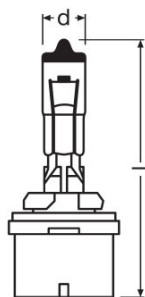

Product datasheet

Technical data

Electrical data

Power input	31 W ¹⁾
Nominal voltage	12.0 V
Nominal wattage	27.00 W
Test voltage	13.5 V

¹⁾ Maximum

Photometrical data

Luminous flux	450 lm
Luminous flux tolerance	±15 %

Dimensions & weight

Length	44.5 mm
Diameter	9 mm
Product weight	12.60 g

Additional product data

Base (standard designation)	PG13
-----------------------------	------

Certificates & standards

ECE category	H27/1W
--------------	--------