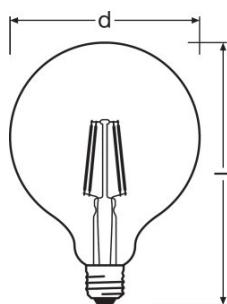

Light technical data

Warm-up time (60 %)	< 0.50 s
Starting time	< 0.5 s

Dimensions & weight

Overall length	178.0 mm
Diameter	125.0 mm
Outer bulb	G125
Length	178.0 mm

Temperatures & operating conditions

Maximum temperature at tc test point	55 °C
--------------------------------------	-------