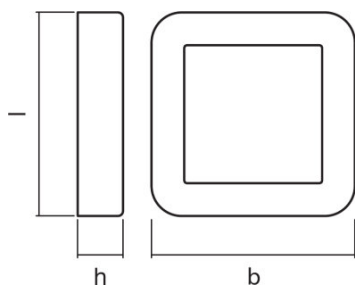

TECHNICAL DATA

Electrical data

Operating mode	Mains voltage
Nominal wattage	13.00 W
Nominal voltage	220...240 V
Mains frequency	50/60 Hz

Photometrical data

Color temperature	3000 K
Color rendering index Ra	>80
Light color (designation)	Warm White
Luminous flux	600 lm
Luminous efficacy	46 lm/W

Dimensions & weight

Length	202.0 mm
Width	202.0 mm
Height	45.0 mm
Product weight	900.00 g

Colors & materials

Body material	Aluminum
Housing color	White
Product color	White
Cover material	Polycarbonate (PC)

LOGISTICAL DATA

Product code	Product description	Packaging unit (Pieces/Unit)	Dimensions (length x width x height)	Volume	Gross weight
4058075031715	ENDURA STYLE Square SQ 13 W WT	Shipping carton box 6	470 mm x 255 mm x 215 mm	25.77 dm ³	7038.00 g