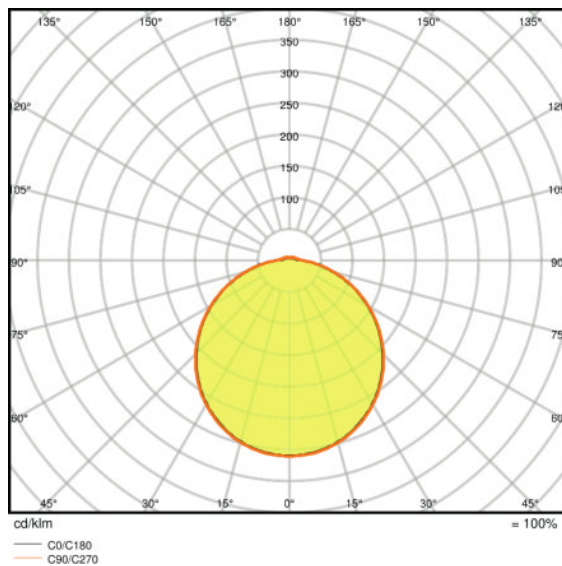

Light Distribution

LDC typ cone

LDC typ polar

LOGISTICAL DATA

Product code	Product description	Packaging unit (Pieces/Unit)	Dimensions (length x width x height)	Volume	Gross weight
4058075062207	SURFACE COMPACT IK10 24 W 3000 K	Shipping carton box 8	555 mm x 320 mm x 325 mm	57.72 dm³	8944.00 g

The mentioned product code describes the smallest quantity unit which can be ordered. One shipping unit can contain one or more single products. When placing an order, for the quantity please enter single or multiples of a shipping unit.

REFERENCES / LINKS

For Guarantee see
▶ www.ledvance.com/guarantee

DISCLAIMER

Subject to change without notice. Errors and omission excepted. Always make sure to use the most recent release.