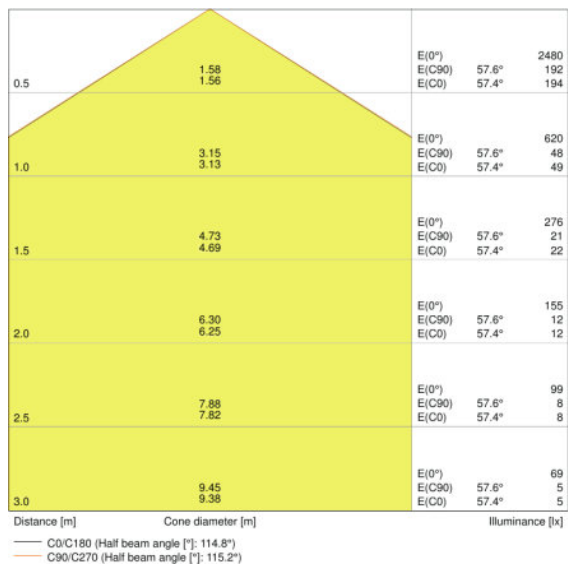

TECHNICAL DATA

Electrical data

Operating mode	Electronic control gear (ECG)
Nominal wattage	24.00 W
Nominal voltage	220...240 V
Power factor λ	≥ 0.90
Mains frequency	50/60 Hz

Photometrical data

Color temperature	3000 K
Luminous flux	1800 lm
Luminous efficacy	75 lm/W
Standard deviation of color matching	≤ 4 sdc _m
Light color (designation)	Warm White
Color rendering index Ra	>80

Light technical data

Beam angle	120 °
-------------------	-------

Dimensions & weight

Diameter	300.0 mm
Height	61.0 mm
Product weight	940.00 g

Colors & materials

Body material	Polycarbonate (PC)
Housing color	White
Product color	White

Protection class IK (shock resistance)	IK10
Photobiological safety group	RG 0
Luminous efficacy of lamp in luminaire	75 lm/W
Protection class	II
Type of protection	IP65
Standards	CE/CB/TÜV SÜD

Light Distribution