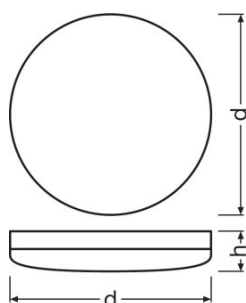

PRODUCT FEATURES

- Beam angle: 120°
- Type of protection: IP65
- Impact resistance: IK10
- Housing and cover made from polycarbonate
- Glow Wire Test according to IEC 60695-2-12: 850 °C
- Through-wiring possible

TECHNICAL DATA

Electrical data

Operating mode	Electronic control gear (ECG)
Nominal wattage	24.00 W
Nominal voltage	220...240 V
Power factor λ	≥ 0.90
Mains frequency	50/60 Hz

Photometrical data

Color temperature	3000 K
Luminous flux	1800 lm
Luminous efficacy	75 lm/W
Standard deviation of color matching	≤ 4 sdc _m
Light color (designation)	Warm White
Color rendering index Ra	>80

Light technical data

Beam angle	120 °
-------------------	-------

Dimensions & weight

Diameter	300.0 mm
Height	61.0 mm
Product weight	940.00 g

Colors & materials

Body material	Polycarbonate (PC)
Housing color	White
Product color	White

LDC typ cone

LDC typ polar

LOGISTICAL DATA

Product code	Product description	Packaging unit (Pieces/Unit)	Dimensions (length x width x height)	Volume	Gross weight
4058075062207	SURFACE COMPACT IK10 24 W 3000 K	Shipping carton box 8	555 mm x 320 mm x 325 mm	57.72 dm ³	8944.00 g