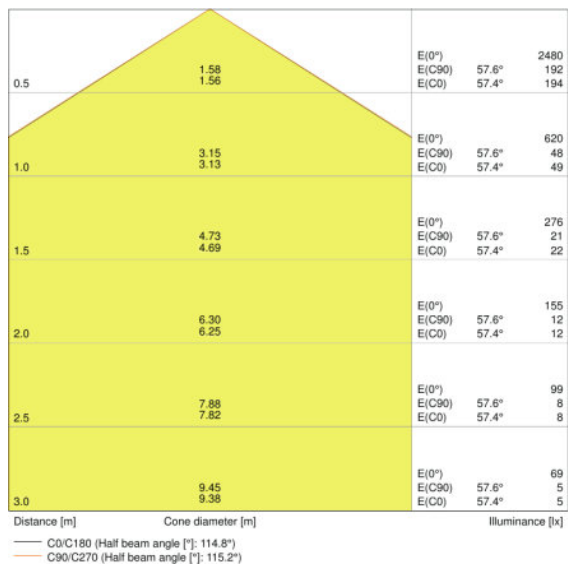

TECHNICAL DATA

Electrical data

Operating mode	Electronic control gear (ECG)
Nominal wattage	24.00 W
Nominal voltage	220...240 V
Power factor λ	≥ 0.90
Mains frequency	50/60 Hz

Photometrical data

Color temperature	4000 K
Luminous flux	1920 lm
Luminous efficacy	80 lm/W
Standard deviation of color matching	≤ 4 sdc _m
Light color (designation)	Cool White
Color rendering index Ra	>80

Light technical data

Beam angle	120 °
-------------------	-------

Dimensions & weight

Diameter	300.0 mm
Height	61.0 mm
Product weight	940.00 g

Colors & materials

Body material	Polycarbonate (PC)
Housing color	White
Product color	White

Protection class IK (shock resistance)	IK10
Photobiological safety group	RG 0
Luminous efficacy of lamp in luminaire	80 lm/W
Protection class	II
Type of protection	IP65
Standards	CE/CB/TÜV SÜD

Light Distribution