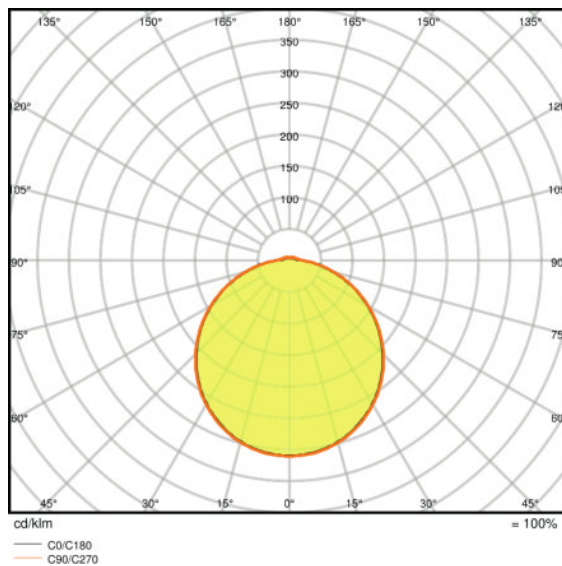

Light Distribution

LDC typ cone

LDC typ polar

LOGISTICAL DATA

Product code	Product description	Packaging unit (Pieces/Unit)	Dimensions (length x width x height)	Volume	Gross weight
4058075062221	SURFACE COMPACT IK10 24 W 4000 K	Shipping carton box 8	555 mm x 320 mm x 325 mm	57.72 dm³	9212.00 g

The mentioned product code describes the smallest quantity unit which can be ordered. One shipping unit can contain one or more single products. When placing an order, for the quantity please enter single or multiples of a shipping unit.

REFERENCES / LINKS

For Guarantee see
▶ www.ledvance.com/guarantee

DISCLAIMER

Subject to change without notice. Errors and omission excepted. Always make sure to use the most recent release.