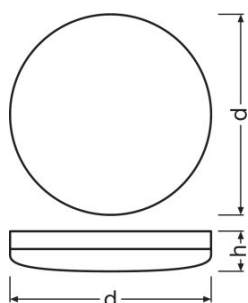

PRODUCT FEATURES

- Beam angle: 120°
- Type of protection: IP65
- Impact resistance: IK10
- Housing and cover made from polycarbonate
- Glow Wire Test according to IEC 60695-2-12: 850 °C
- Through-wiring possible

TECHNICAL DATA

Electrical data

Operating mode	Electronic control gear (ECG)
Nominal wattage	24.00 W
Nominal voltage	220...240 V
Power factor λ	≥ 0.90
Mains frequency	50/60 Hz

Photometrical data

Color temperature	4000 K
Luminous flux	1920 lm
Luminous efficacy	80 lm/W
Standard deviation of color matching	≤ 4 sdc _m
Light color (designation)	Cool White
Color rendering index Ra	>80

Light technical data

Beam angle	120 °
-------------------	-------

Dimensions & weight

Diameter	300.0 mm
Height	61.0 mm
Product weight	940.00 g

Colors & materials

Body material	Polycarbonate (PC)
Housing color	White
Product color	White

LDC typ cone

LDC typ polar

LOGISTICAL DATA

Product code	Product description	Packaging unit (Pieces/Unit)	Dimensions (length x width x height)	Volume	Gross weight
4058075062221	SURFACE COMPACT IK10 24 W 4000 K	Shipping carton box 8	555 mm x 320 mm x 325 mm	57.72 dm ³	9212.00 g