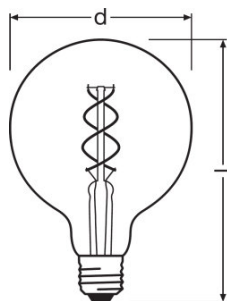

- LED lamps for line voltage
- Mercury-free lamps
- Lifetime: up to 15,000 h
- Beam angle: up to 360°

TECHNICAL DATA

Electrical data

Rated wattage	5.00 W
Nominal wattage	5.00 W
Nominal voltage	220...240 V
Max. lamp no. on circuit break. 10 A (B)	18
Max. lamp no. on circuit break. 16 A (B)	29
Operating frequency	50...60 Hz
Power factor λ	> 0.50
Claimed equiv. conventional lamp power	25 W

Light technical data

Warm-up time (60 %)	< 0.50 s
Starting time	< 0.5 s

Dimensions & weight

Overall length	178.0 mm
Diameter	125.0 mm

Outer bulb	G125
Length	178.0 mm

Temperatures & operating conditions

Maximum temperature at tc test point	56 °C
---	-------