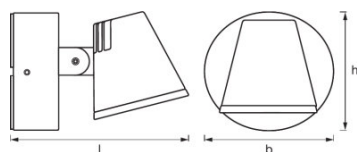

TECHNICAL DATA

Electrical data

Nominal wattage	12.50 W
Operating mode	Electronic control gear (ECG)
Nominal voltage	220...240 V
Mains frequency	50/60 Hz

Photometrical data

Color temperature	3000 K
Color rendering index Ra	≥80
Light color (designation)	Warm White
Luminous flux	800 lm
Luminous efficacy	62 lm/W

Dimensions & weight

Length	162.0 mm
Width	125.0 mm
Height	128.0 mm
Product weight	700.00 g

Colors & materials

Body material	Aluminum
Housing color	Dark gray
Product color	Dark gray
Cover material	Polymethylmethacrylate (PMMA)