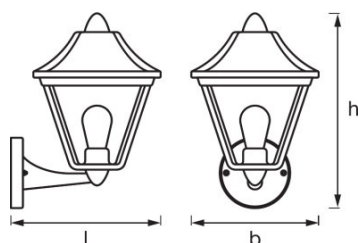

PRODUCT FEATURES

- Die-cast aluminum housing
- Diffuser made of clear polycarbonate
- Available with and without motion sensor
- Available as wall and bollard luminaires

TECHNICAL DATA

Electrical data

Operating mode	Mains voltage
Nominal voltage	220...240 V
Mains frequency	50/60 Hz

Dimensions & weight

Length	230.0 mm
Width	170.0 mm
Height	260.0 mm
Product weight	570.00 g

Colors & materials

Body material	Aluminum
Housing color	Black
Product color	Black

Temperatures & operating conditions