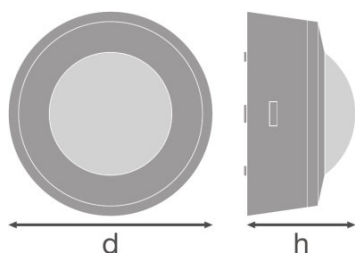

Dimensions & weight

<b>Diameter</b>	92.0 mm
<b>Height</b>	50.0 mm
<b>Product weight</b>	117.00 g

Colors & materials

<b>Body material</b>	Polycarbonate (PC)
<b>Product color</b>	White

Temperatures & operating conditions