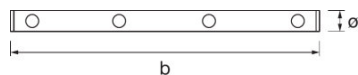

Color temperature	6200 K
Color rendering index Ra	≥80
Luminous flux	25 lm
Luminous efficacy	41 lm/W

Dimensions & weight

Length	222.0 mm
Width	16.2 mm
Diameter	16.2 mm
Height	21.0 mm
Product weight	70.00 g