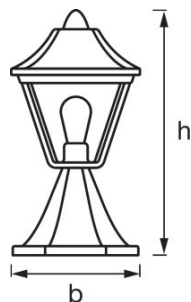

Dimensions & weight

Length	170.0 mm
Width	170.0 mm
Height	325.0 mm
Product weight	555.00 g

Colors & materials

Body material	Aluminum
Product color	Black/Gold
Housing color	Black/Gold

Temperatures & operating conditions