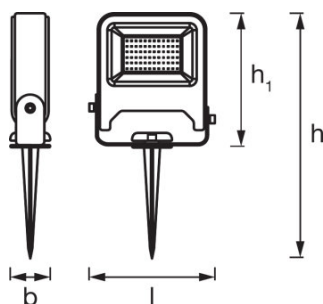

PRODUCT FEATURES

- 2 m cable with protective contact plug (type F)
- Type of protection: IP65

TECHNICAL DATA

Electrical data

Nominal wattage	10.00 W
Operating mode	Electronic control gear (ECG)
Nominal voltage	220...240 V
Mains frequency	50/60 Hz

Photometrical data

Color temperature	3000 K
Color rendering index Ra	≥80
Light color (designation)	Warm White
Luminous flux	800 lm
Luminous efficacy	80 lm/W

Dimensions & weight

Length	44.0 mm
Width	108.0 mm
Height	292.0 mm
Product weight	500.00 g

Certificates & standards

Protection class	I
Type of protection	IP65
Standards	CE/EAC/REACH/ROHS

EQUIPMENT / ACCESSORIES

- Complete mounting and connecting accessories included

LOGISTICAL DATA

Product code	Packaging unit (Pieces/Unit)	Dimensions (length x width x height)	Gross weight	Volume
4058075206847	Folding carton box 1	62 mm x 187 mm x 173 mm	570.00 g	2.01 dm ³
4058075206854	Shipping carton box 8	385 mm x 260 mm x 195 mm	4818.00 g	19.52 dm ³