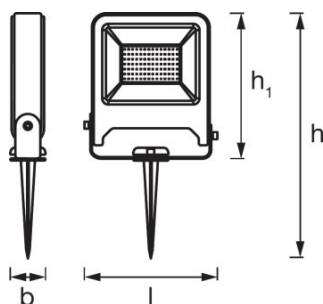

PRODUCT FEATURES

- 2 m cable with protective contact plug (type F)
- Type of protection: IP65

TECHNICAL DATA

Electrical data

Nominal wattage	20.00 W
Operating mode	Electronic control gear (ECG)
Nominal voltage	220...240 V
Mains frequency	50/60 Hz

Photometrical data

Color temperature	3000 K
Color rendering index Ra	≥80
Light color (designation)	Warm White
Luminous flux	1700 lm
Luminous efficacy	85 lm/W

Dimensions & weight

Length	44.0 mm
Width	133.0 mm
Height	323.0 mm
Product weight	610.00 g

Certificates & standards

Protection class	I
Type of protection	IP65
Standards	CE/EAC/REACH/ROHS

EQUIPMENT / ACCESSORIES

- Complete mounting and connecting accessories included

LOGISTICAL DATA

Product code	Packaging unit (Pieces/Unit)	Dimensions (length x width x height)	Gross weight	Volume
4058075206861	Folding carton box 1	72 mm x 187 mm x 213 mm	686.00 g	2.87 dm ³
4058075206878	Shipping carton box 8	385 mm x 300 mm x 230 mm	5759.00 g	26.57 dm ³