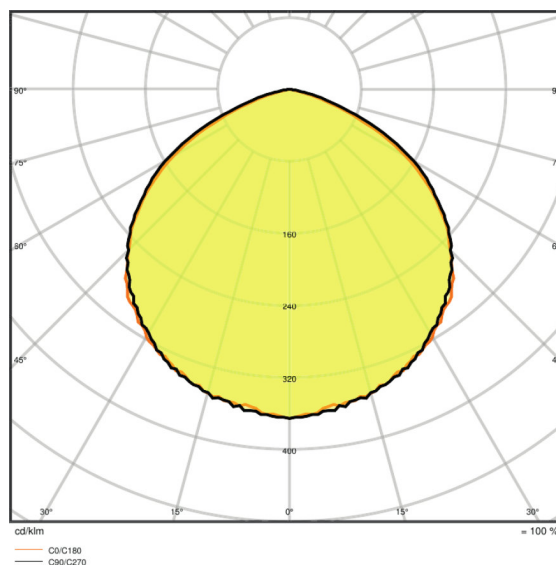

Additional product data

Mounting type	Surface
Mounting location	Wall

Capabilities

Dimmable	No
Type of connection	Cable, 3-pole
LED module replaceable	Not replaceable

Certificates & standards

Protection class	I
Type of protection	IP65
Standards	CE/EAC/REACH/RoHS

Light Distribution

LDC typ cone

LDC typ polar

LOGISTICAL DATA

Product code	Packaging unit (Pieces/Unit)	Dimensions (length x width x height)	Gross weight	Volume
4058075206687	Folding carton box 1	72 mm x 140 mm x 166 mm	442.00 g	1.67 dm³
4058075206694	Shipping carton box 12	290 mm x 225 mm x 345 mm	5649.00 g	22.51 dm³