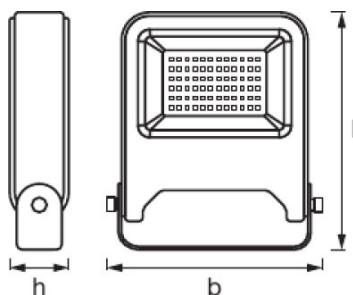

PRODUCT FEATURES

- Very bright and functional outdoor LED luminaires
- Symmetrical beam angle: 110° x 110°
- Mounting bracket for up to 180° tilting
- Type of protection: IP65
- Ambient temperature in operation: -20...+45 °C
- Connection via 1 m cable, wiring required

TECHNICAL DATA

Electrical data

Nominal wattage	20.00 W
Operating mode	ELECTRONIC CONTROL GEAR (ECG)
Nominal voltage	220...240 V
Mains frequency	50/60 Hz

Photometrical data

Color temperature	4000 K
Color rendering index Ra	≥80
Light color (designation)	Cool White
Luminous flux	1700 lm
Luminous efficacy	85 lm/W

Dimensions & weight

Length	153.0 mm
Width	133.0 mm
Height	34.0 mm
Product weight	405.00 g

Colors & materials

Body material	Aluminum
Housing color	Dark gray
Product color	Dark gray
Housing color	Dark gray
Cover material	Glass

Certificates & standards

Protection class	I
Type of protection	IP65
Standards	CE/EAC/REACH/RoHS

Light Distribution

LDC typ cone

LDC typ polar

LOGISTICAL DATA

Product code	Packaging unit (Pieces/Unit)	Dimensions (length x width x height)	Gross weight	Volume
4058075206687	Folding carton box 1	72 mm x 140 mm x 166 mm	442.00 g	1.67 dm ³
4058075206694	Shipping carton box 12	290 mm x 225 mm x 345 mm	5649.00 g	22.51 dm ³