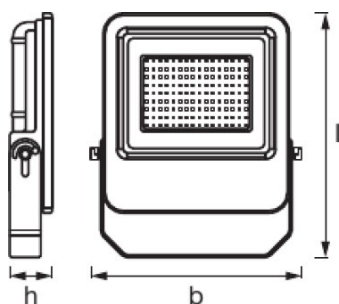

PRODUCT FEATURES

- Very bright and functional outdoor LED luminaires
- Symmetrical beam angle: 110° x 110°
- Mounting bracket for up to 180° tilting
- Type of protection: IP65
- Ambient temperature in operation: -20...+45 °C
- Connection via 1 m cable, wiring required

TECHNICAL DATA

Electrical data

Nominal wattage	100.00 W
Operating mode	Electronic control gear (ECG)
Nominal voltage	220...240 V
Mains frequency	50/60 Hz

Photometrical data

Color temperature	4000 K
Color rendering index Ra	≥80
Light color (designation)	Cool White
Luminous flux	8800 lm
Luminous efficacy	88 lm/W

Dimensions & weight

Length	356.0 mm
Width	306.0 mm
Height	70.0 mm
Product weight	3500.00 g
Cable length	1000 mm

Colors & materials

Body material	Aluminum
Housing color	Dark gray
Product color	Dark gray
Housing color	Dark gray
Cover material	Glass