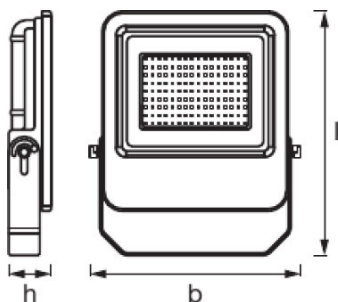

PRODUCT FEATURES

- Very bright and functional outdoor LED luminaires
- Symmetrical beam angle: 110° x 110°
- Mounting bracket for up to 180° tilting
- Type of protection: IP65
- Ambient temperature in operation: -20...+45 °C
- Connection via 1 m cable, wiring required

TECHNICAL DATA

Electrical data

Nominal wattage	150.00 W
Operating mode	Electronic control gear (ECG)
Nominal voltage	220...240 V
Mains frequency	50/60 Hz

Photometrical data

Color temperature	4000 K
Color rendering index Ra	≥80
Light color (designation)	Cool White
Luminous flux	13200 lm
Luminous efficacy	88 lm/W

Dimensions & weight

Length	421.0 mm
Width	364.0 mm
Height	72.0 mm
Product weight	5100.00 g
Cable length	1000 mm

Colors & materials

Body material	Aluminum
Housing color	Dark gray
Product color	Dark gray
Housing color	Dark gray
Cover material	Glass