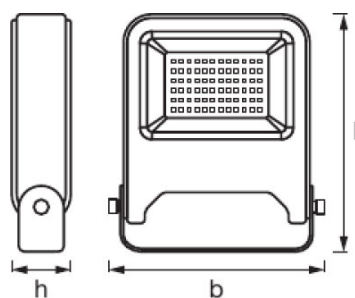

PRODUCT FEATURES

- Very bright and functional outdoor LED luminaires
- Symmetrical beam angle: 110° x 110°
- Mounting bracket for up to 180° tilting
- Type of protection: IP65
- Ambient temperature in operation: -20...+45 °C
- Available in two housing colors: white and dark gray
- Connection via 1 m cable, wiring required

TECHNICAL DATA

Electrical data

Nominal wattage	10.00 W
Nominal voltage	220...240 V
Mains frequency	50/60 Hz

Photometrical data

Color temperature	3000 K
Color rendering index Ra	≥80
Light color (designation)	Warm White
Luminous flux	800 lm
Luminous efficacy	80 lm/W

Dimensions & weight

Length	122.0 mm
Width	108.0 mm
Height	33.0 mm
Product weight	280.00 g

Colors & materials

Body material	Aluminum
Housing color	Dark gray
Product color	Dark gray
Housing color	Dark gray