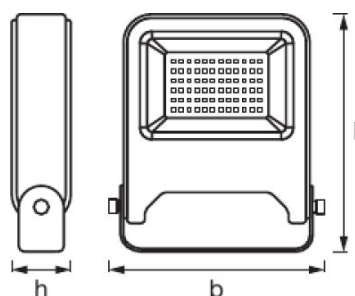

PRODUCT FEATURES

- Very bright and functional outdoor LED luminaires
- Symmetrical beam angle: 110° x 110°
- Mounting bracket for up to 180° tilting
- Type of protection: IP65
- Ambient temperature in operation: -20...+45 °C
- Available in two housing colors: white and dark gray
- Connection via 1 m cable, wiring required

TECHNICAL DATA

Electrical data

Nominal wattage	20.00 W
Nominal voltage	220...240 V
Mains frequency	50/60 Hz

Photometrical data

Color temperature	3000 K
Color rendering index Ra	≥80
Light color (designation)	Warm White
Luminous flux	1700 lm
Luminous efficacy	85 lm/W

Dimensions & weight

Length	153.0 mm
Width	133.0 mm
Height	34.0 mm
Product weight	405.00 g

Colors & materials

Body material	Aluminum
Housing color	White
Product color	White
Housing color	White

Temperatures & operating conditions