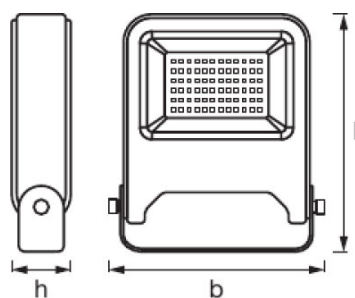

PRODUCT FEATURES

- Very bright and functional outdoor LED luminaires
- Symmetrical beam angle: 110° x 110°
- Mounting bracket for up to 180° tilting
- Type of protection: IP65
- Ambient temperature in operation: -20...+45 °C
- Available in two housing colors: white and dark gray
- Connection via 1 m cable, wiring required

TECHNICAL DATA

Electrical data

Nominal wattage	30.00 W
Nominal voltage	220...240 V
Mains frequency	50/60 Hz

Photometrical data

Color temperature	3000 K
Color rendering index Ra	≥80
Light color (designation)	Warm White
Luminous flux	2700 lm
Luminous efficacy	90 lm/W

Dimensions & weight

Length	193.0 mm
Width	170.0 mm
Height	39.0 mm
Product weight	650.00 g

Colors & materials

Body material	Aluminum
Housing color	White
Product color	White
Housing color	White

Temperatures & operating conditions